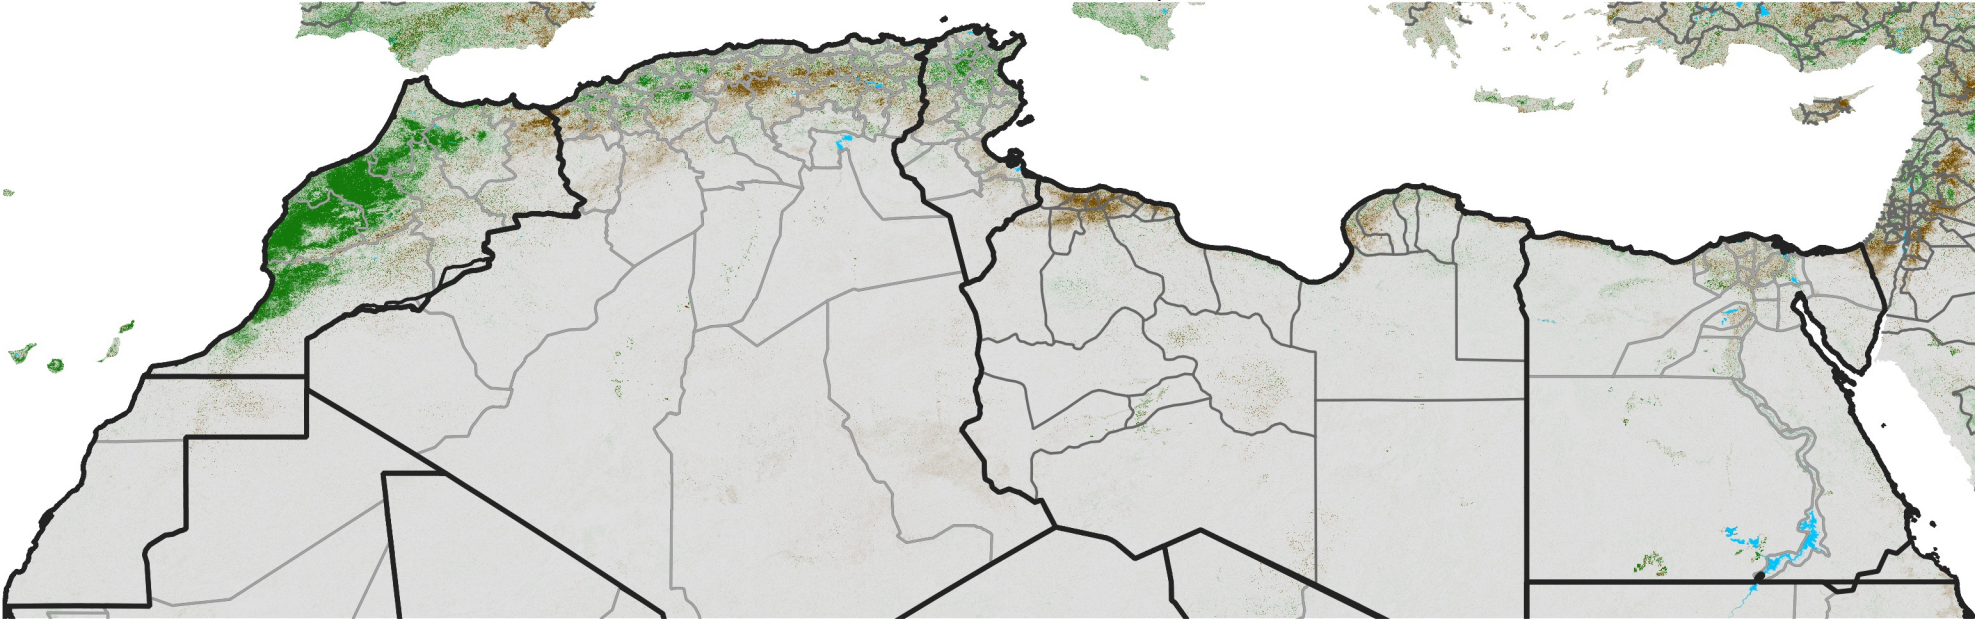

# North Africa NDVI Difference

2021 minus 2020

Period 08 / March 11 - 20, 2021

## NDVI Difference

< -0.3   -0.2   -0.1   -0.05   0.05   0.1   0.2   >0.3

Negative

No Difference

Positive