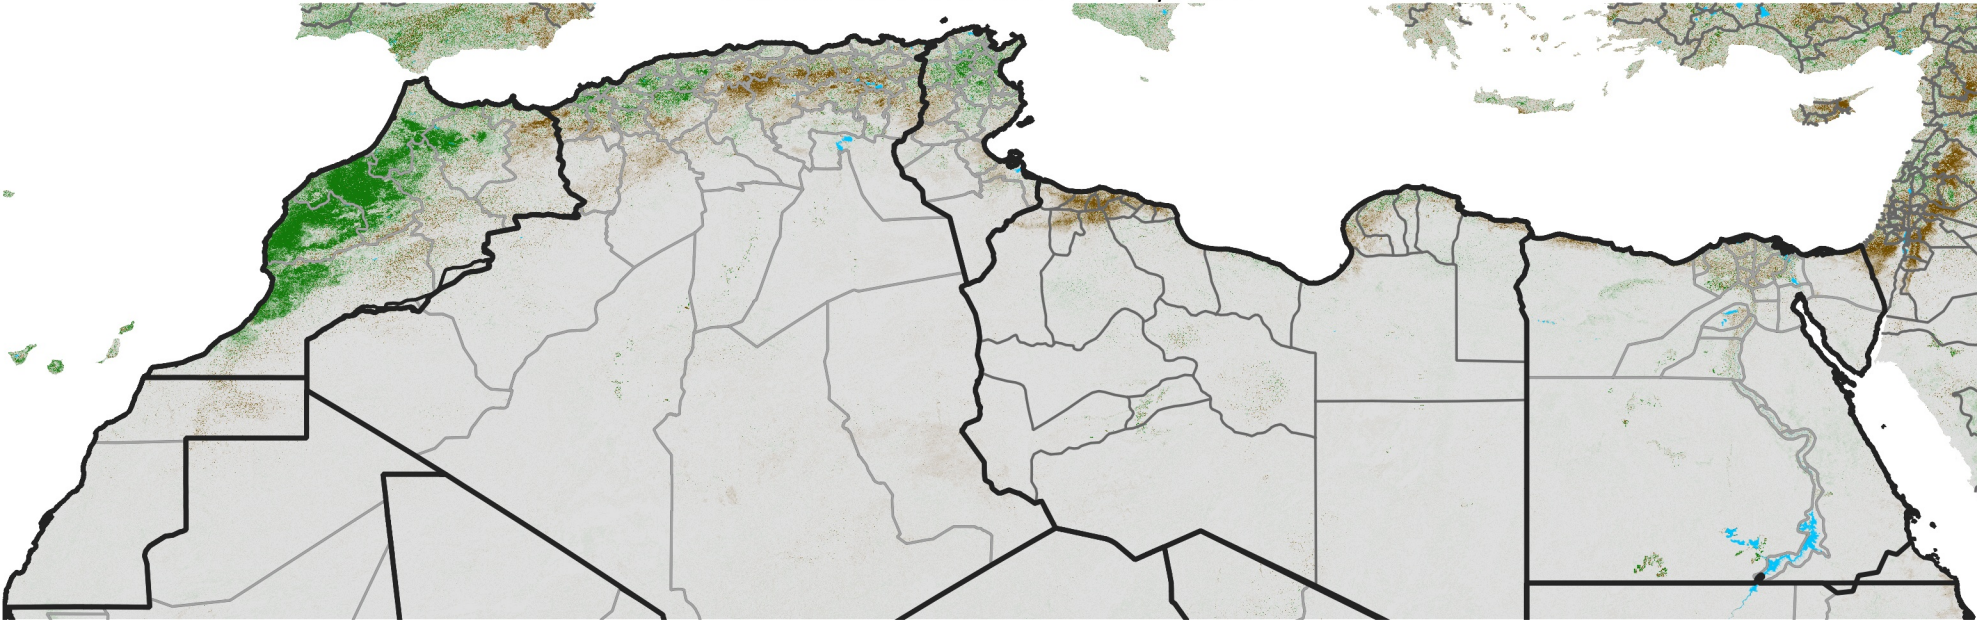

# North Africa NDVI Difference

2021 minus 2020

Period 09 / March 21 - 31, 2021

## NDVI Difference

< -0.3   -0.2   -0.1   -0.05   0.05   0.1   0.2   >0.3

Negative

No Difference

Positive