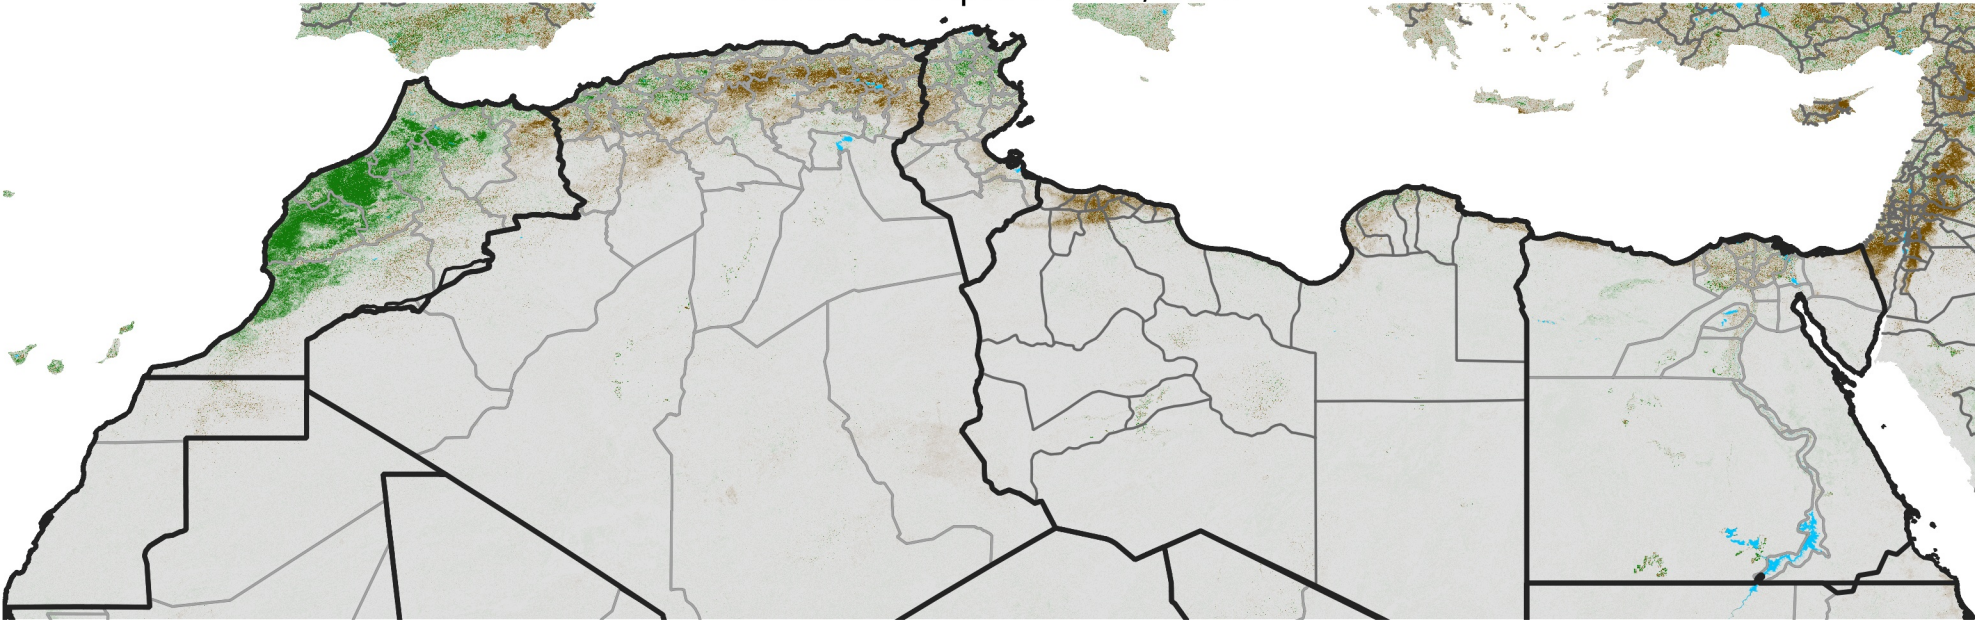

North Africa NDVI Difference

2021 minus 2020

Period 10 / April 01 - 10, 2021

NDVI Difference

< -0.3 -0.2 -0.1 -0.05 0.05 0.1 0.2 >0.3

Negative

No Difference

Positive