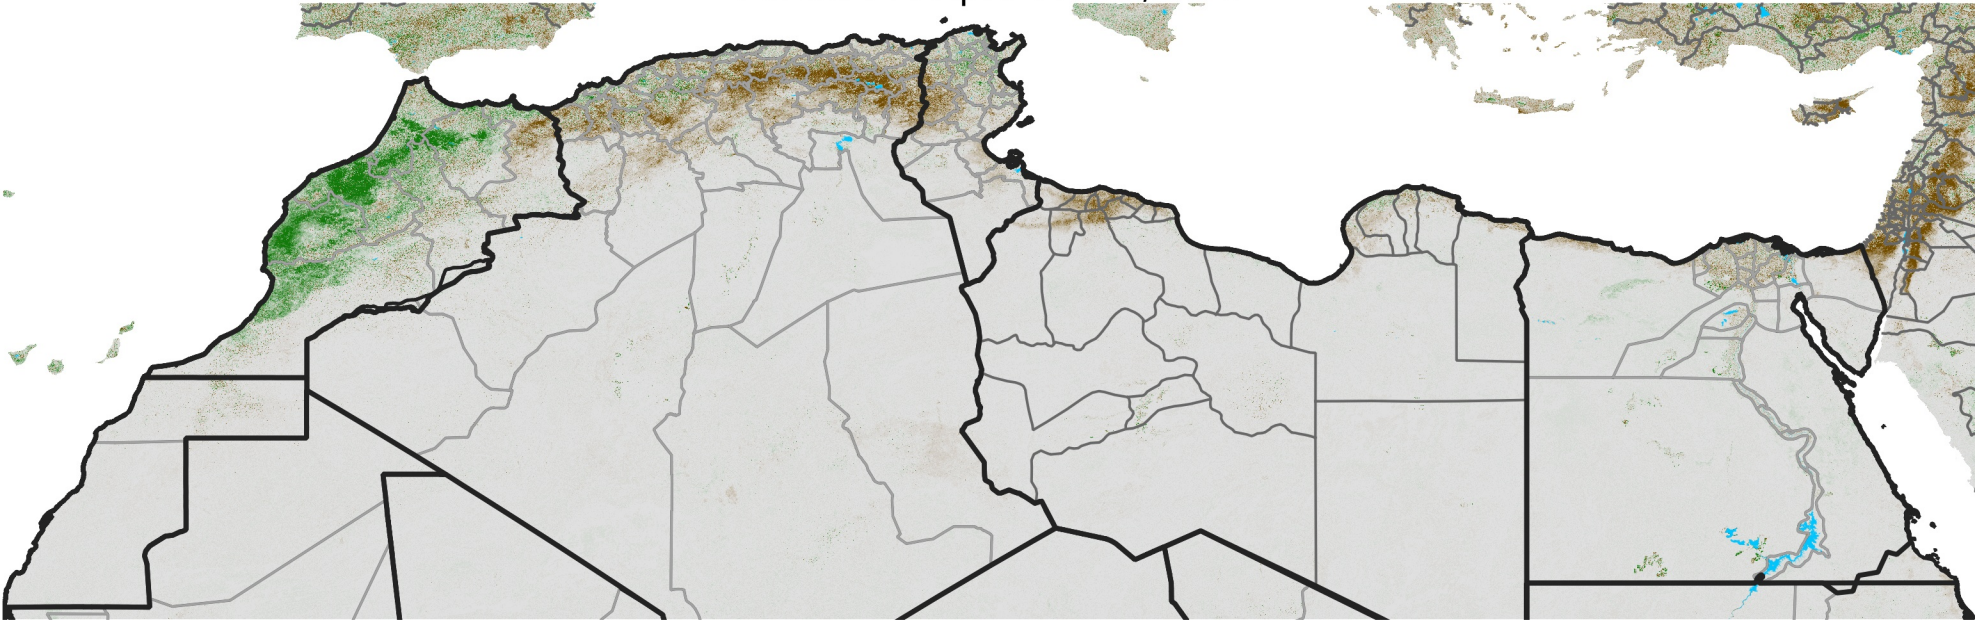

North Africa NDVI Difference

2021 minus 2020

Period 11 / April 11 - 20, 2021

NDVI Difference

< -0.3 -0.2 -0.1 -0.05 0.05 0.1 0.2 >0.3

Negative

No Difference

Positive