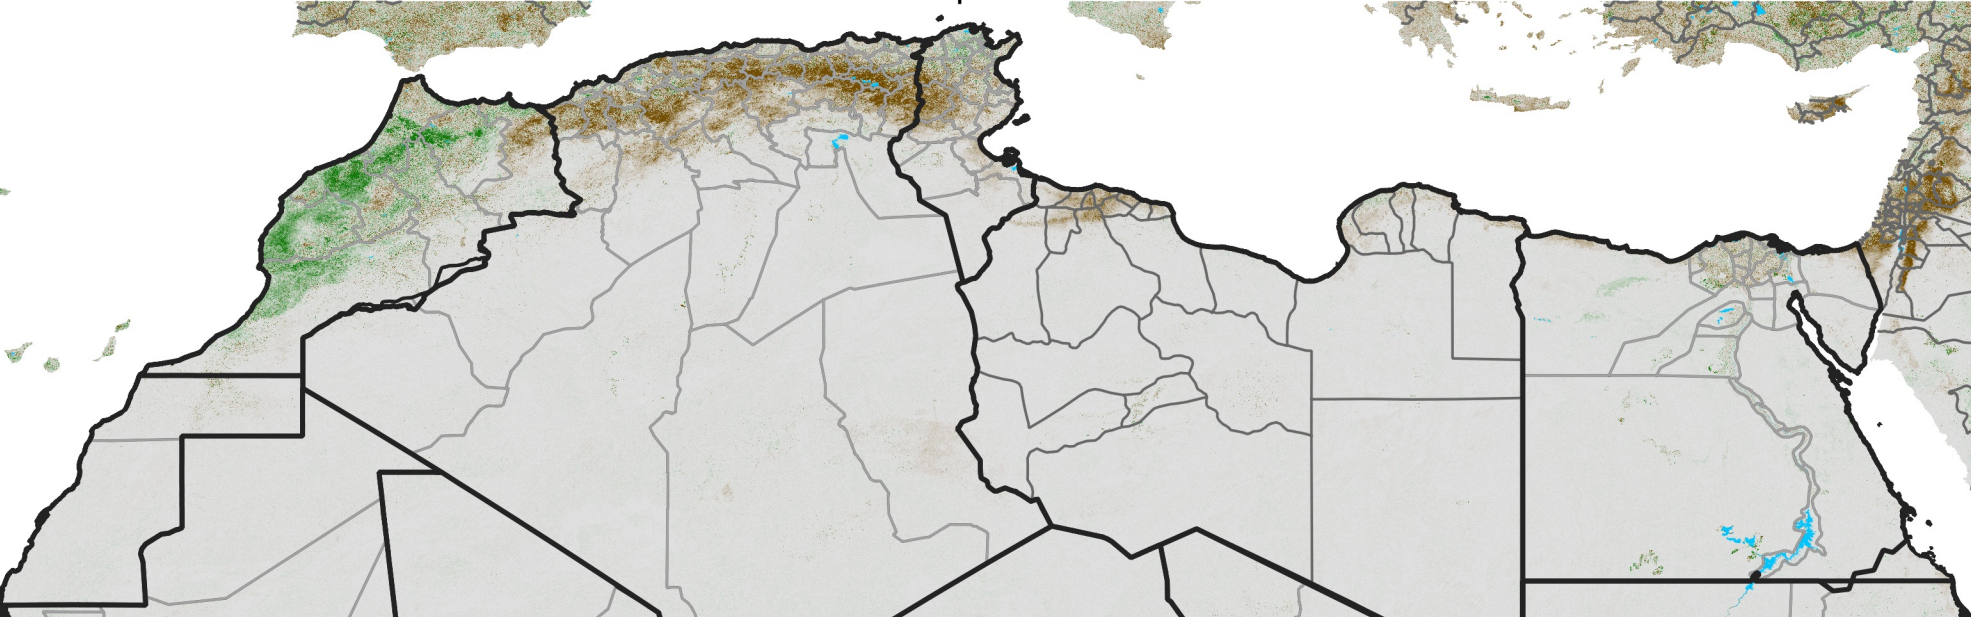

# North Africa NDVI Difference

2021 minus 2020

Period 12 / April 21 - 30, 2021

## NDVI Difference

< -0.3   -0.2   -0.1   -0.05   0.05   0.1   0.2   >0.3

Negative

No Difference

Positive