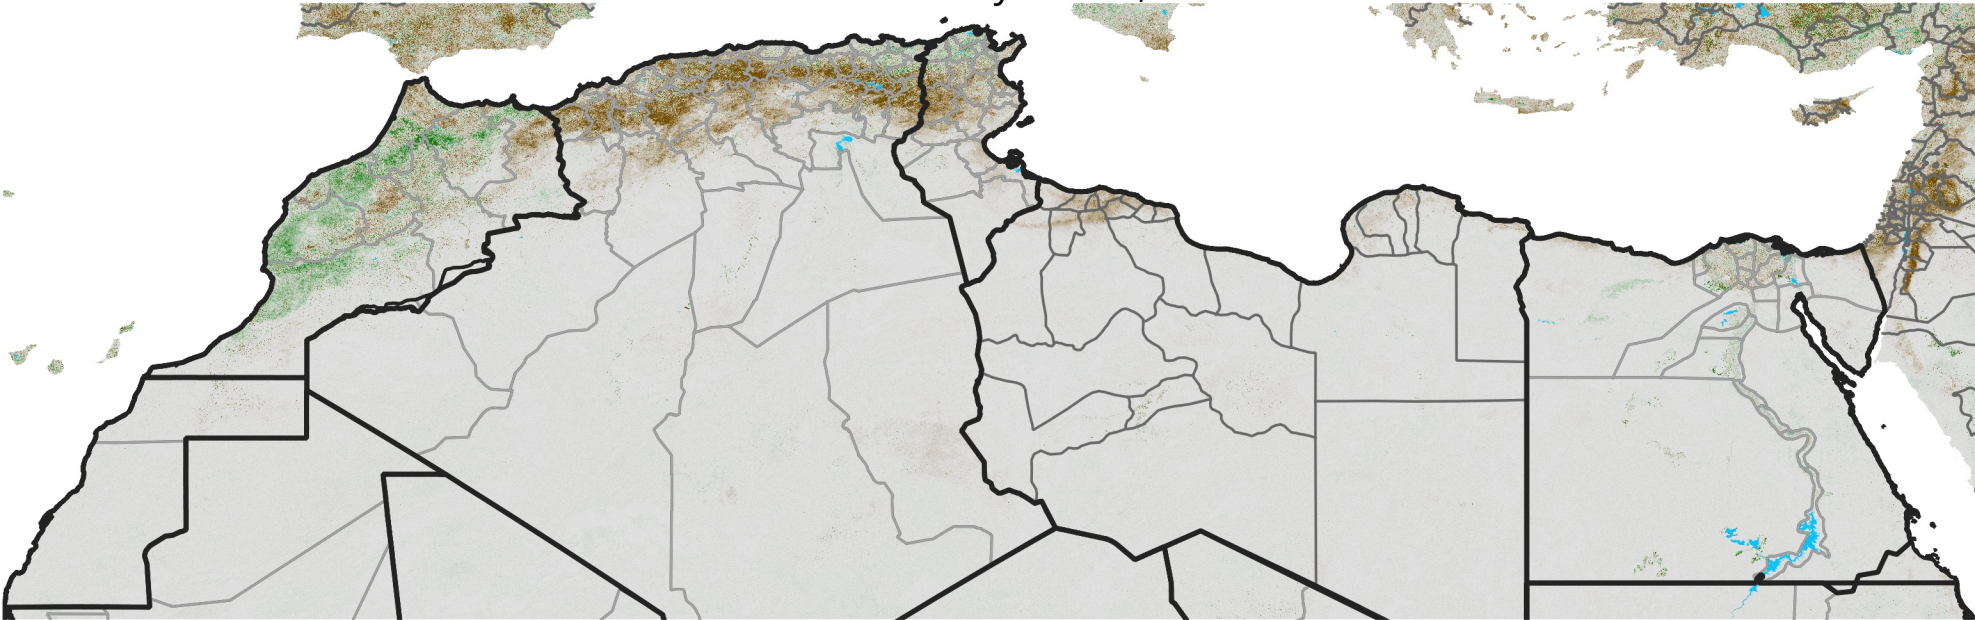

North Africa NDVI Difference

2021 minus 2020

Period 13 / May 01 - 10, 2021

NDVI Difference

< -0.3 -0.2 -0.1 -0.05 0.05 0.1 0.2 >0.3

Negative

No Difference

Positive