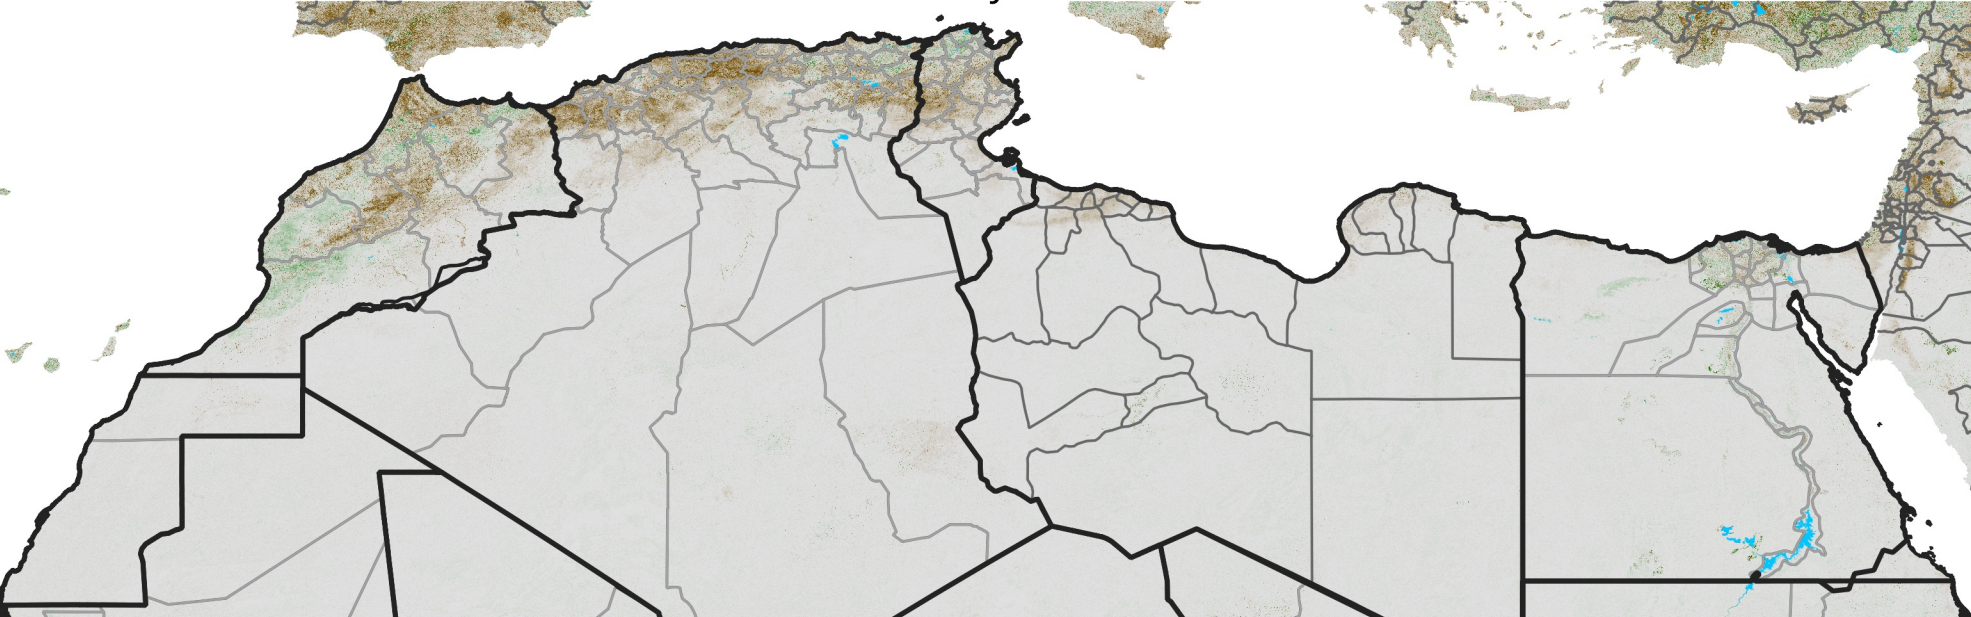

North Africa NDVI Difference

2021 minus 2020

Period 15 / May 21 - 31, 2021

NDVI Difference

< -0.3 -0.2 -0.1 -0.05 0.05 0.1 0.2 >0.3

Negative

No Difference

Positive