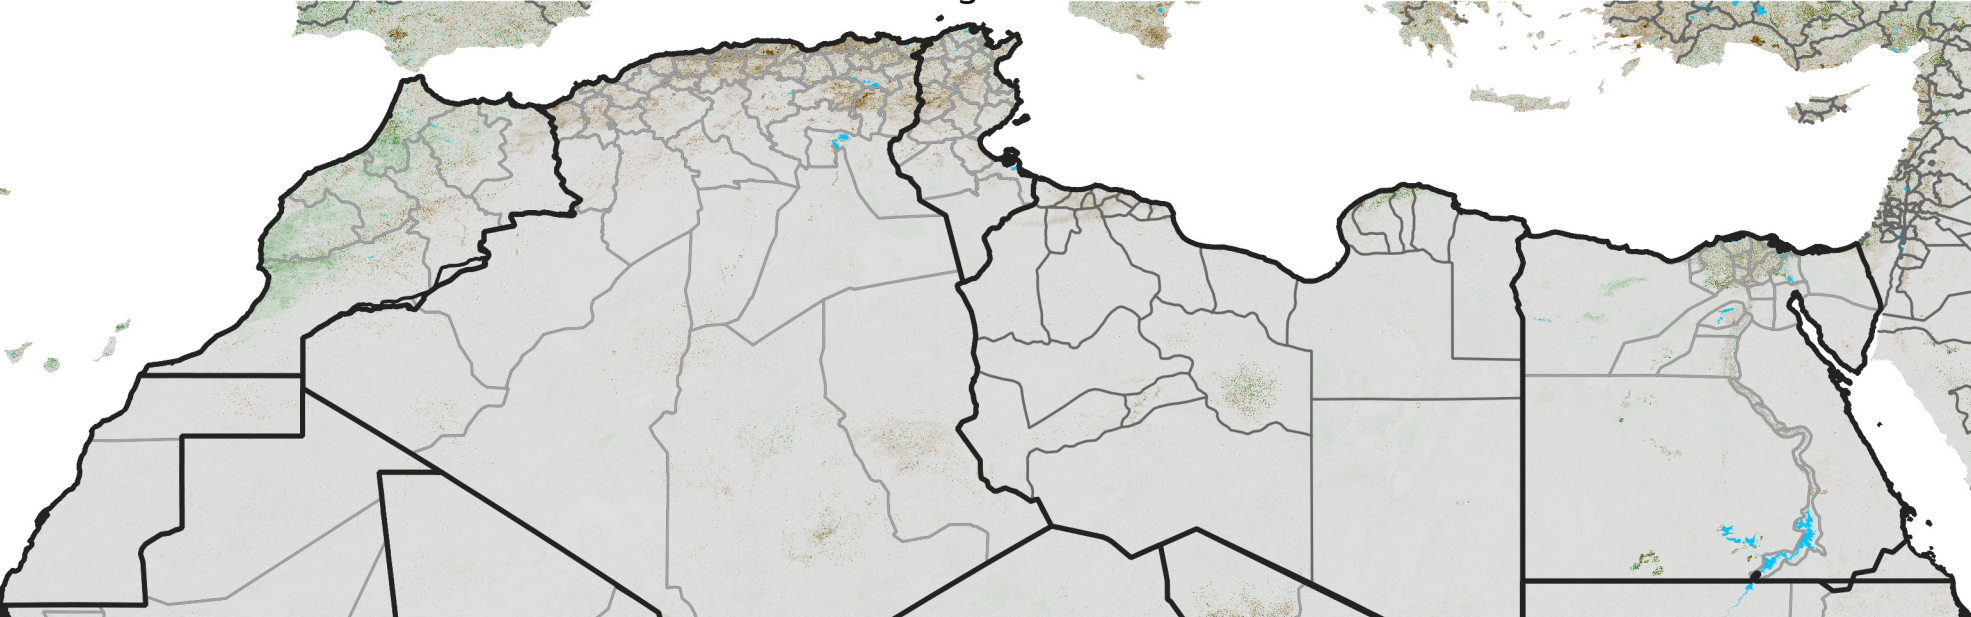

# North Africa NDVI Difference

2021 minus 2020

Period 24 / August 21 - 31, 2021

## NDVI Difference

< -0.3   -0.2   -0.1   -0.05   0.05   0.1   0.2   >0.3

Negative

No Difference

Positive