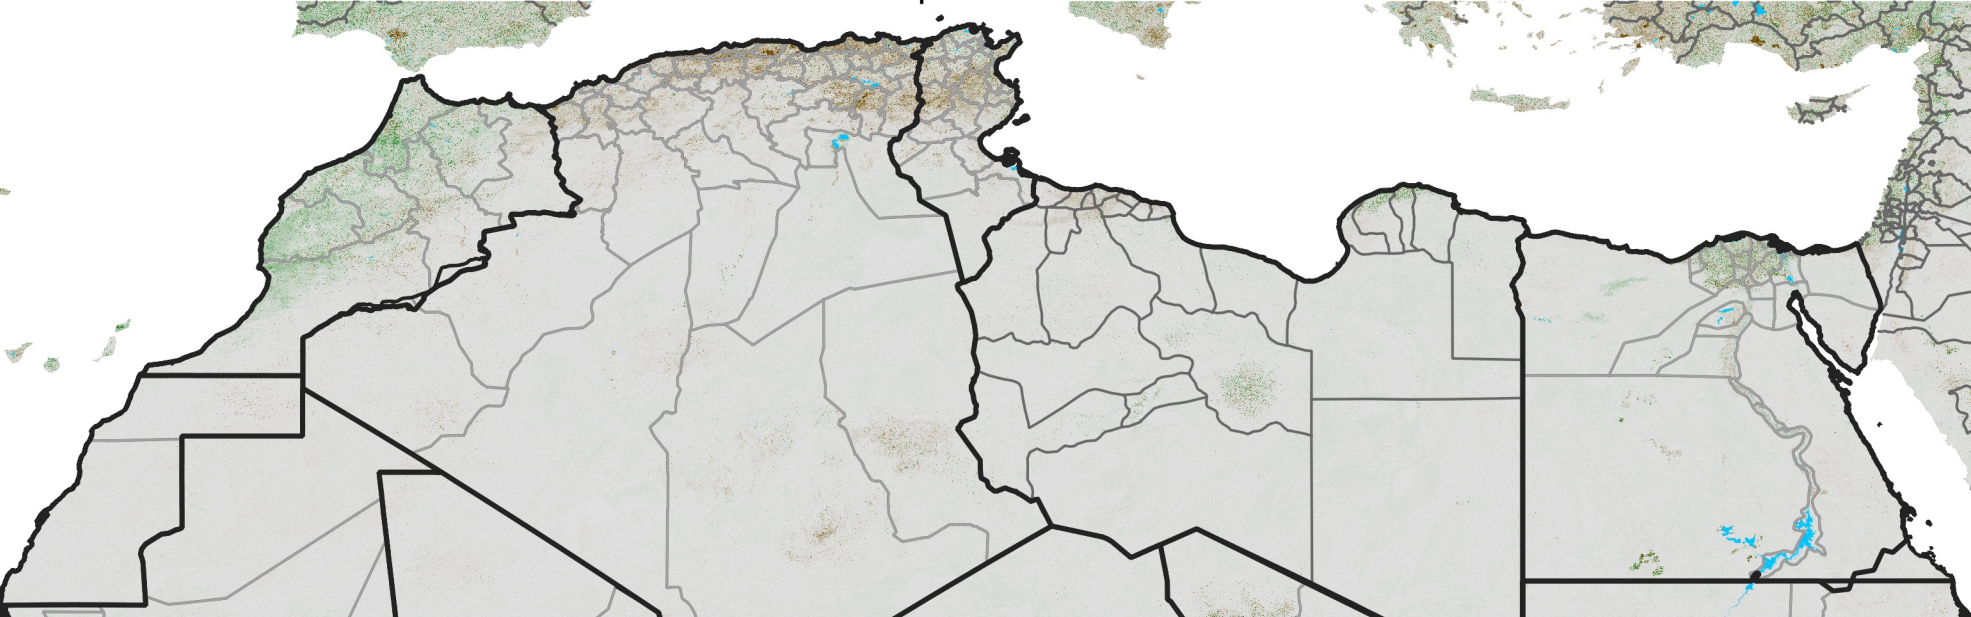

# North Africa NDVI Difference

2021 minus 2020

Period 25 / September 01 - 10, 2021

## NDVI Difference

< -0.3   -0.2   -0.1   -0.05   0.05   0.1   0.2   >0.3

Negative

No Difference

Positive