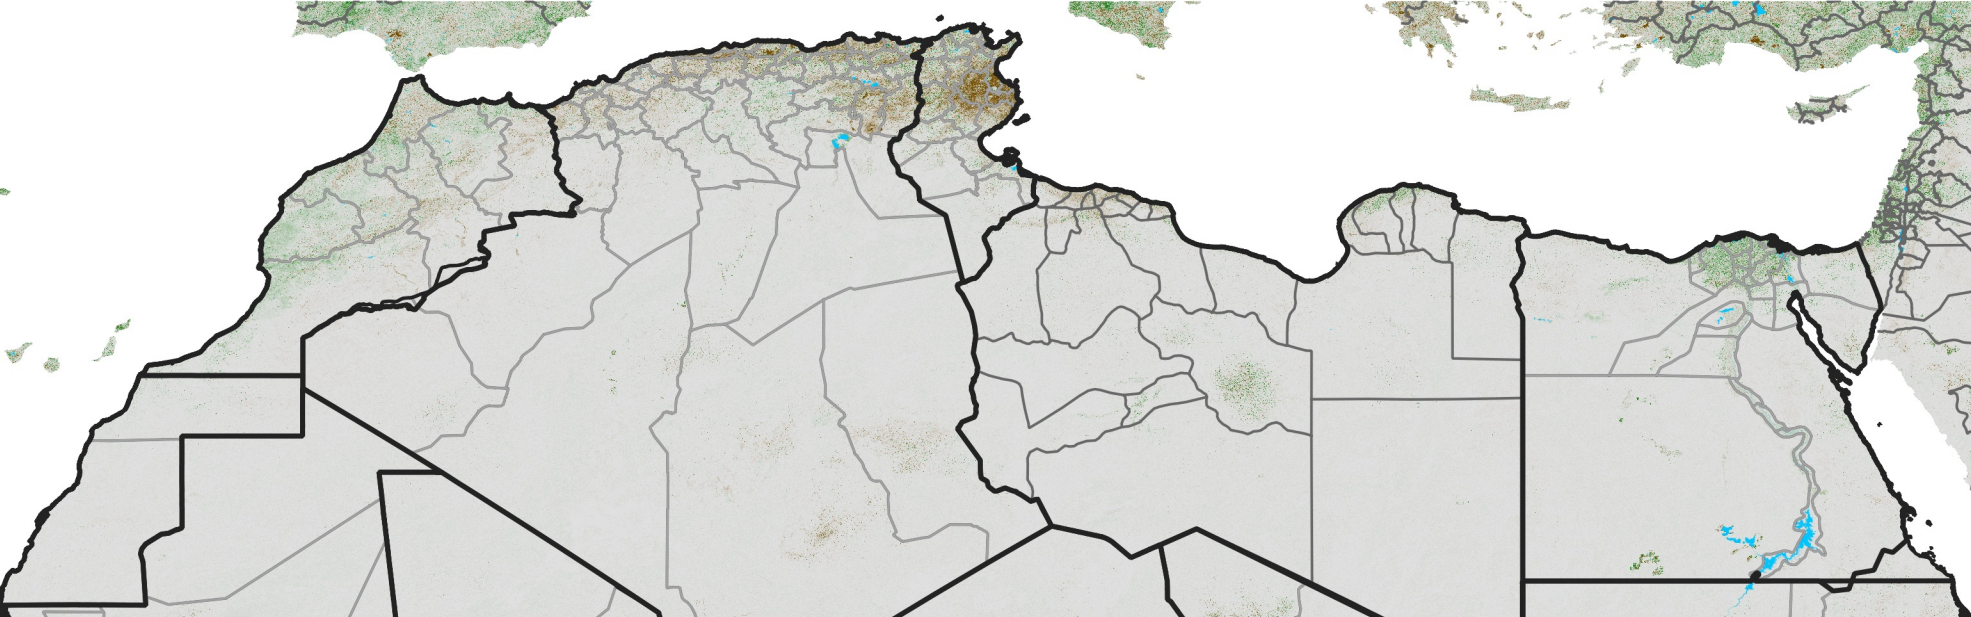

North Africa NDVI Difference

2021 minus 2020

Period 28 / October 01 - 10, 2021

NDVI Difference

< -0.3 -0.2 -0.1 -0.05 0.05 0.1 0.2 >0.3

Negative

No Difference

Positive