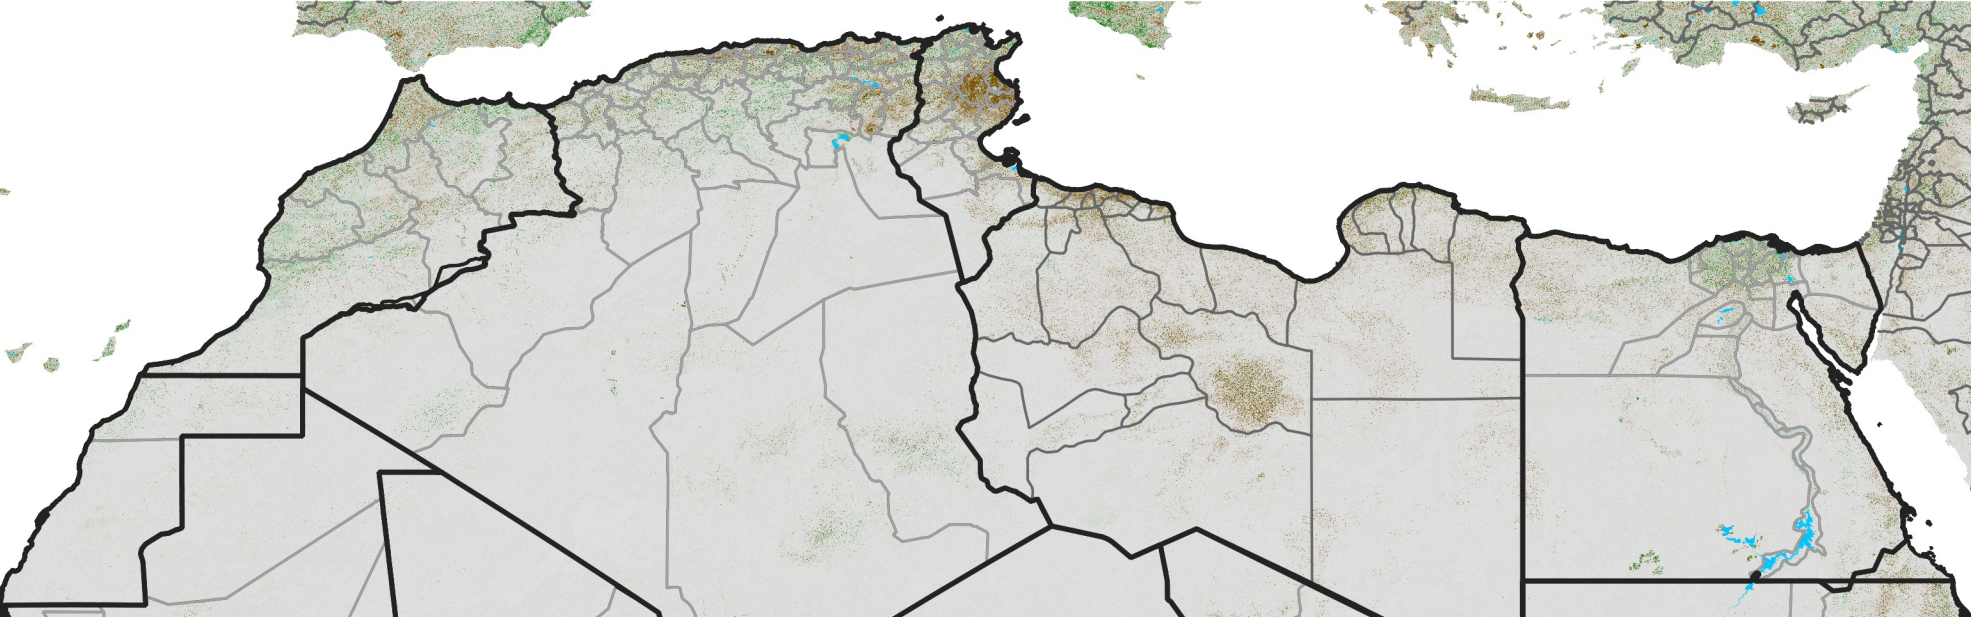

North Africa NDVI Difference

2021 minus 2020

Period 30 / October 21 - 31, 2021

NDVI Difference

< -0.3 -0.2 -0.1 -0.05 0.05 0.1 0.2 >0.3

Negative

No Difference

Positive