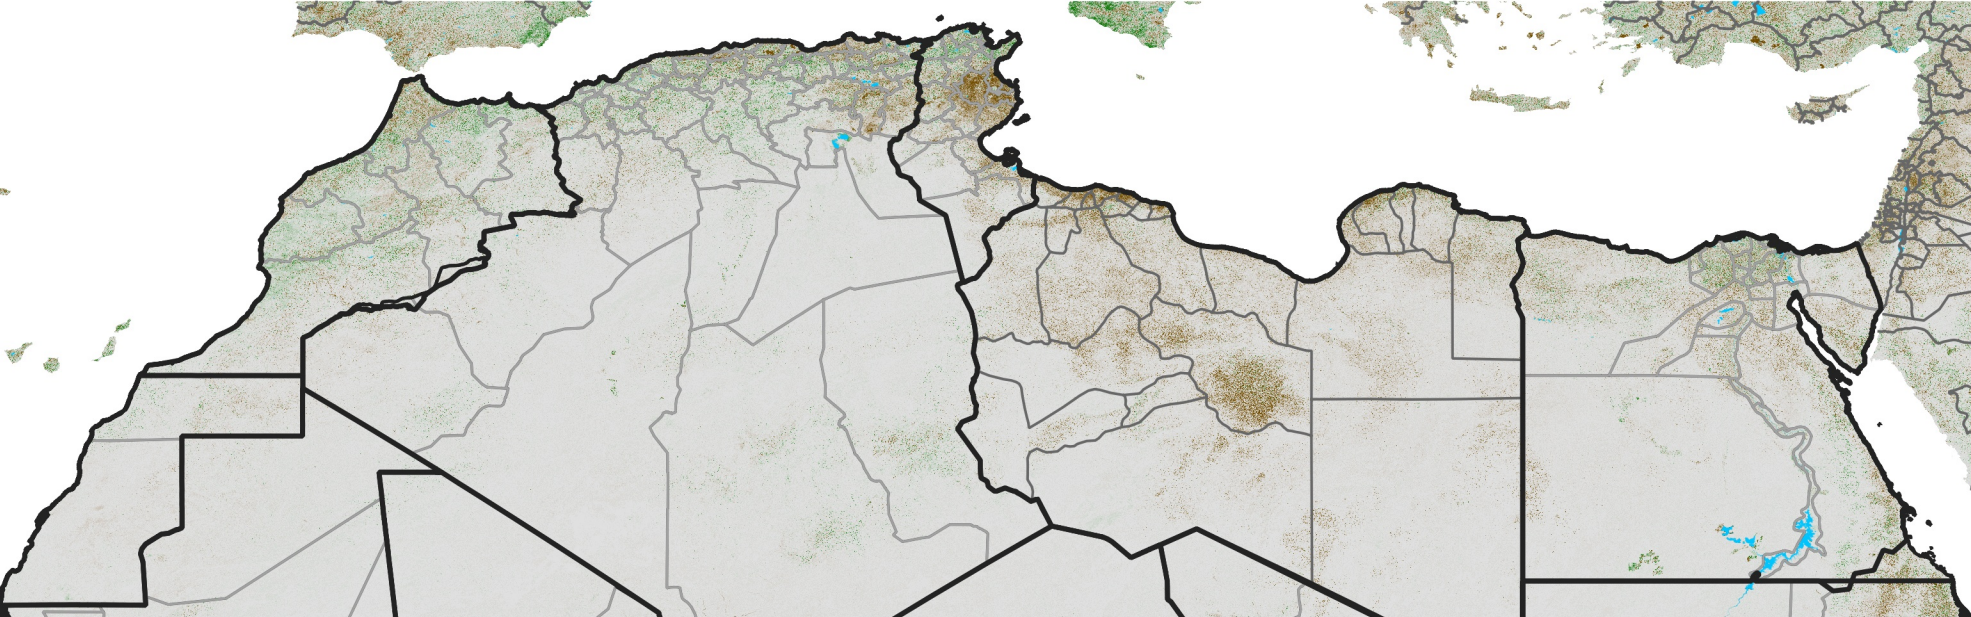

North Africa NDVI Difference

2021 minus 2020

Period 31 / November 01 - 10, 2021

NDVI Difference

< -0.3 -0.2 -0.1 -0.05 0.05 0.1 0.2 >0.3

Negative

No Difference

Positive