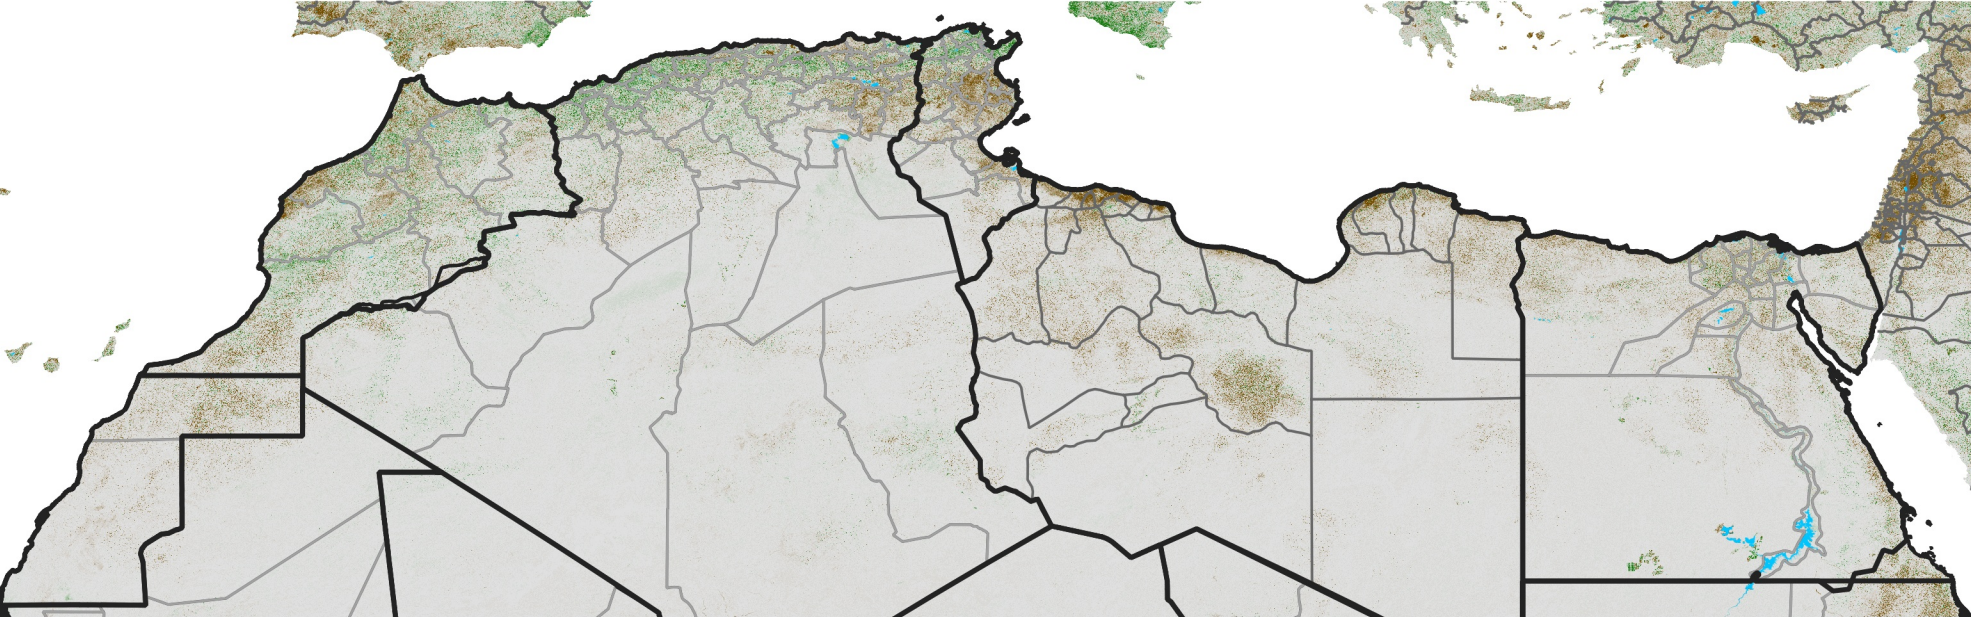

# North Africa NDVI Difference

2021 minus 2020

Period 33 / November 21 - 30, 2021

## NDVI Difference

< -0.3   -0.2   -0.1   -0.05   0.05   0.1   0.2   >0.3

Negative

No Difference

Positive