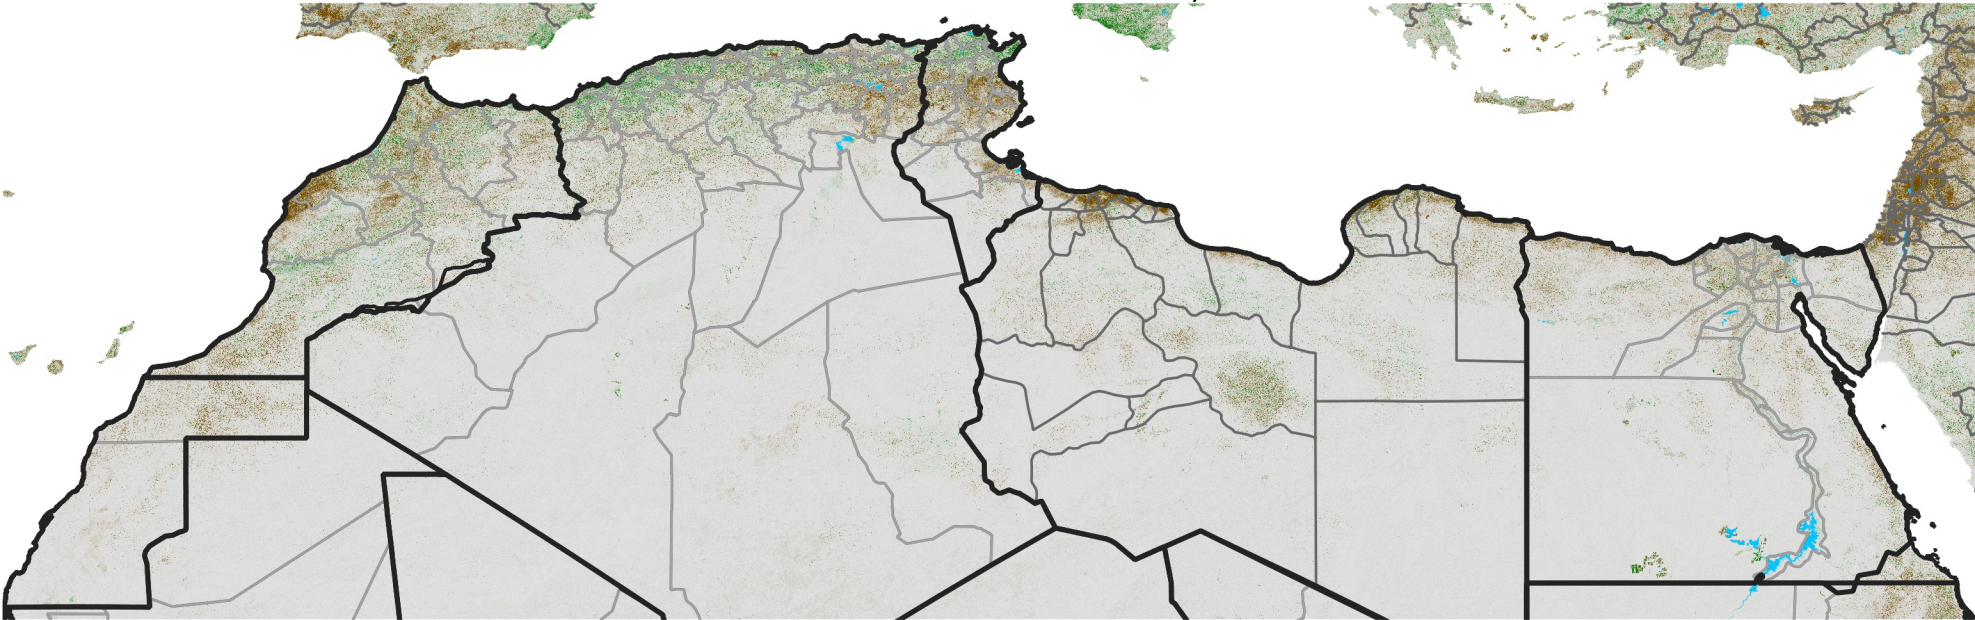

North Africa NDVI Difference

2021 minus 2020

Period 34 / December 01 - 10, 2021

NDVI Difference

< -0.3 -0.2 -0.1 -0.05 0.05 0.1 0.2 >0.3

Negative

No Difference

Positive