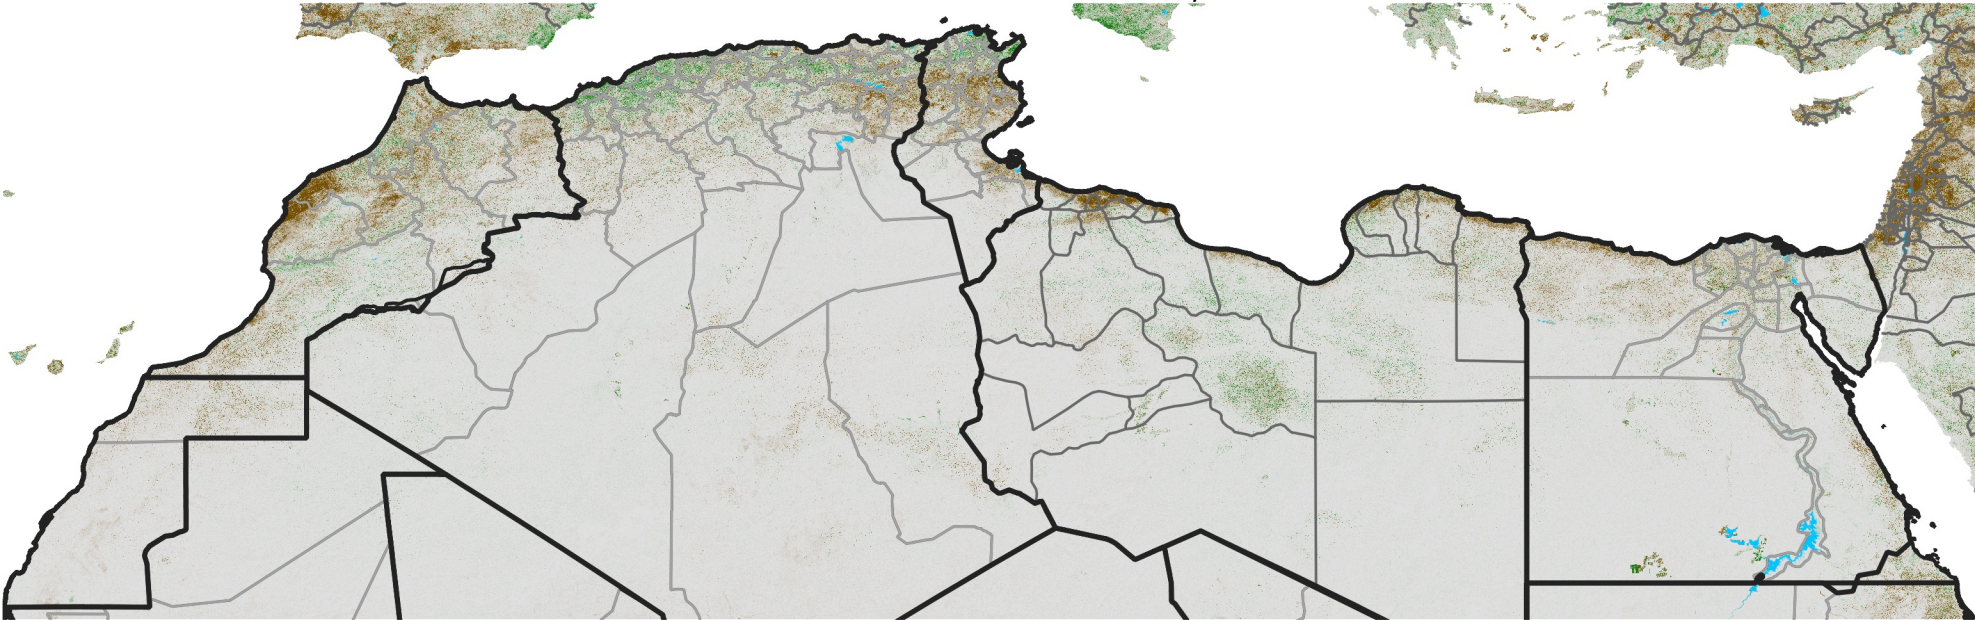

North Africa NDVI Difference

2021 minus 2020

Period 35 / December 11 - 20, 2021

NDVI Difference

<math>< -0.3</math> -0.2 -0.1 -0.05 0.05 0.1 0.2 > 0.3

Negative

No Difference

Positive