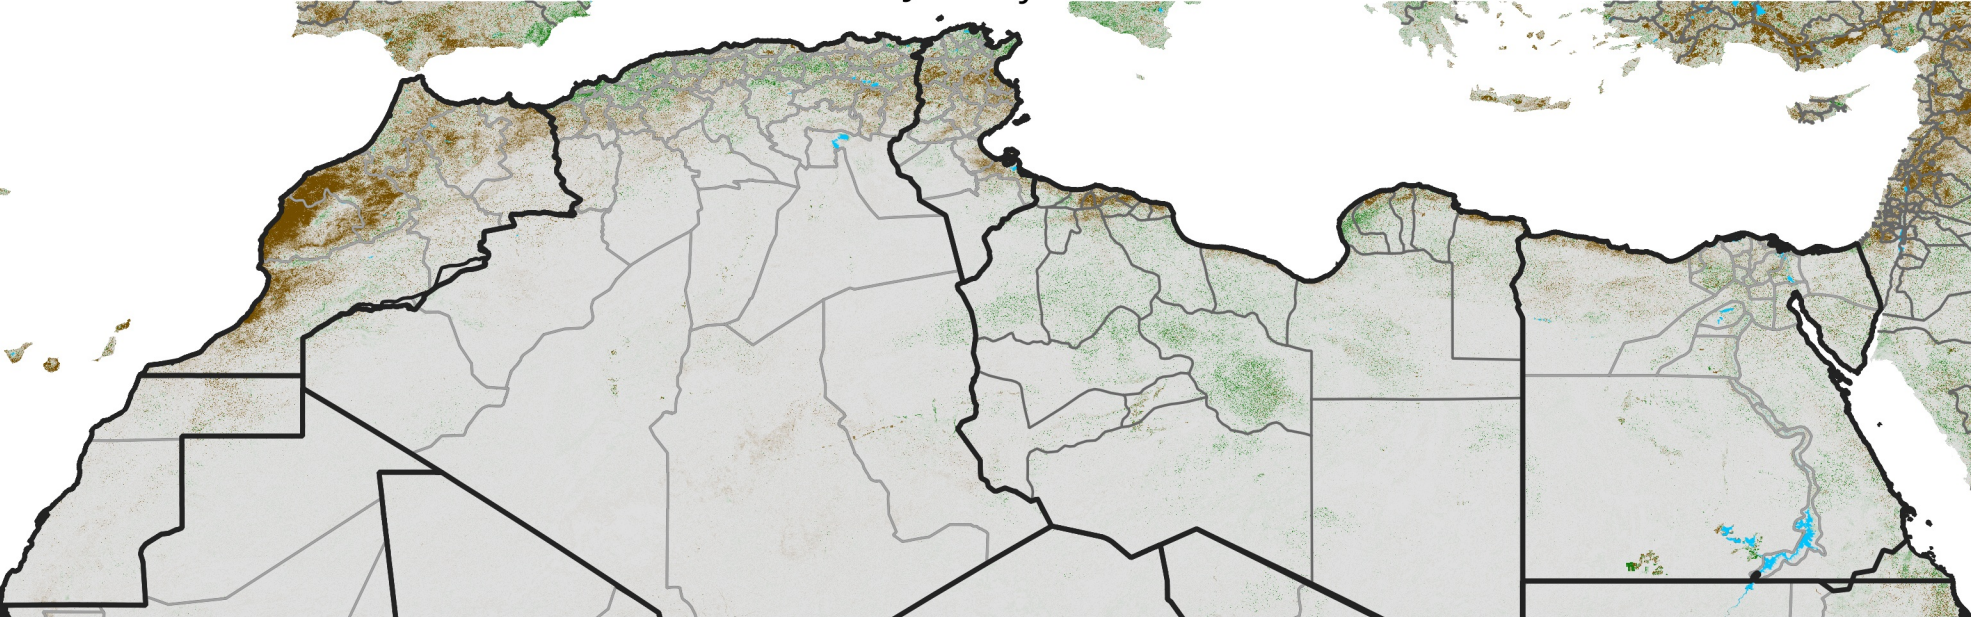

North Africa NDVI Difference

2022 minus 2021

Period 02 / January 11 - 20, 2022

NDVI Difference

< -0.3 -0.2 -0.1 -0.05 0.05 0.1 0.2 >0.3

Negative

No Difference

Positive