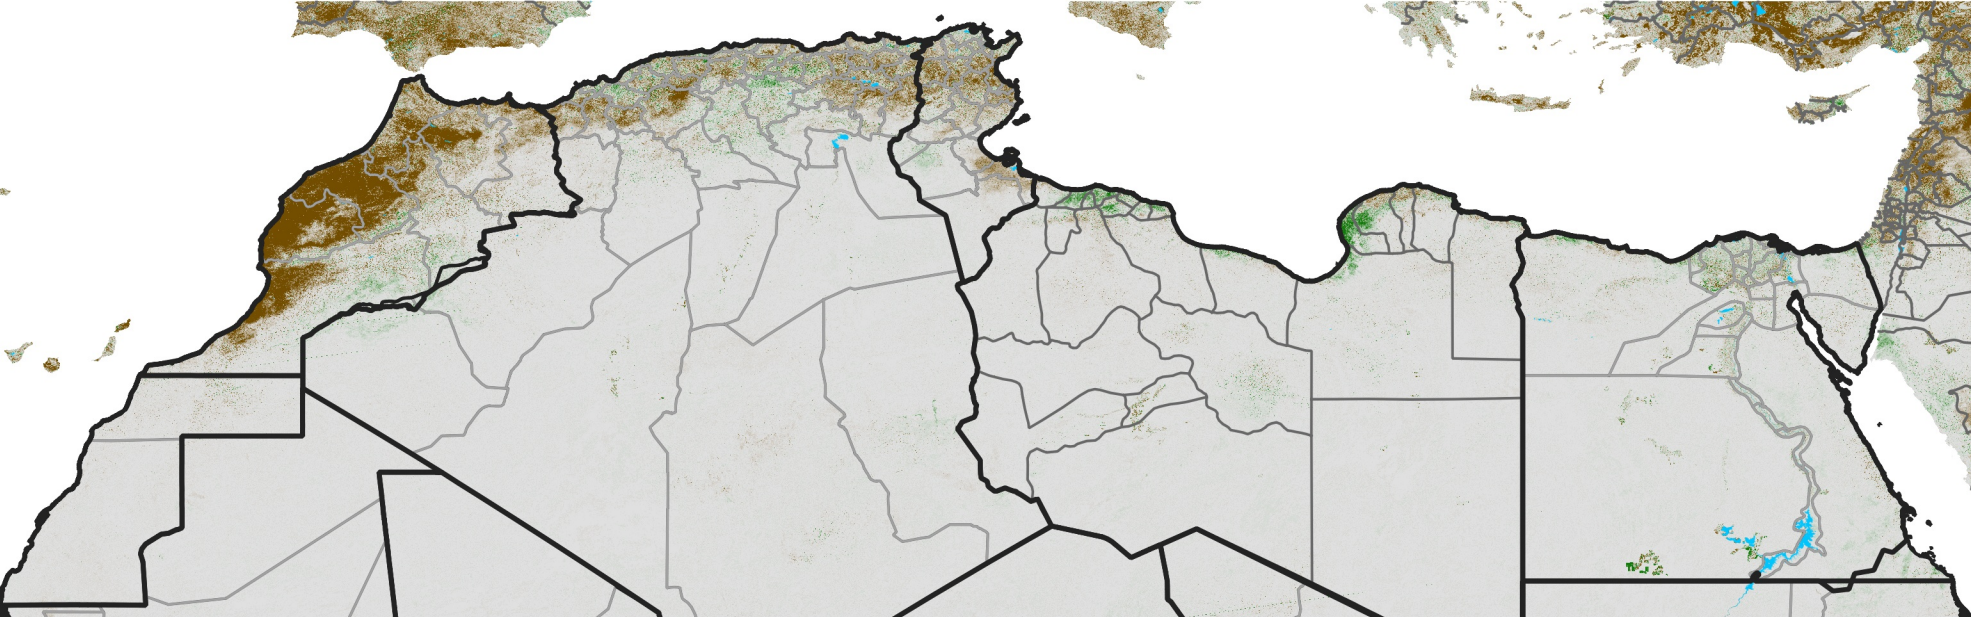

# North Africa NDVI Difference

2022 minus 2021

Period 07 / March 01 - 10, 2022

## NDVI Difference

< -0.3   -0.2   -0.1   -0.05   0.05   0.1   0.2   >0.3

Negative

No Difference

Positive