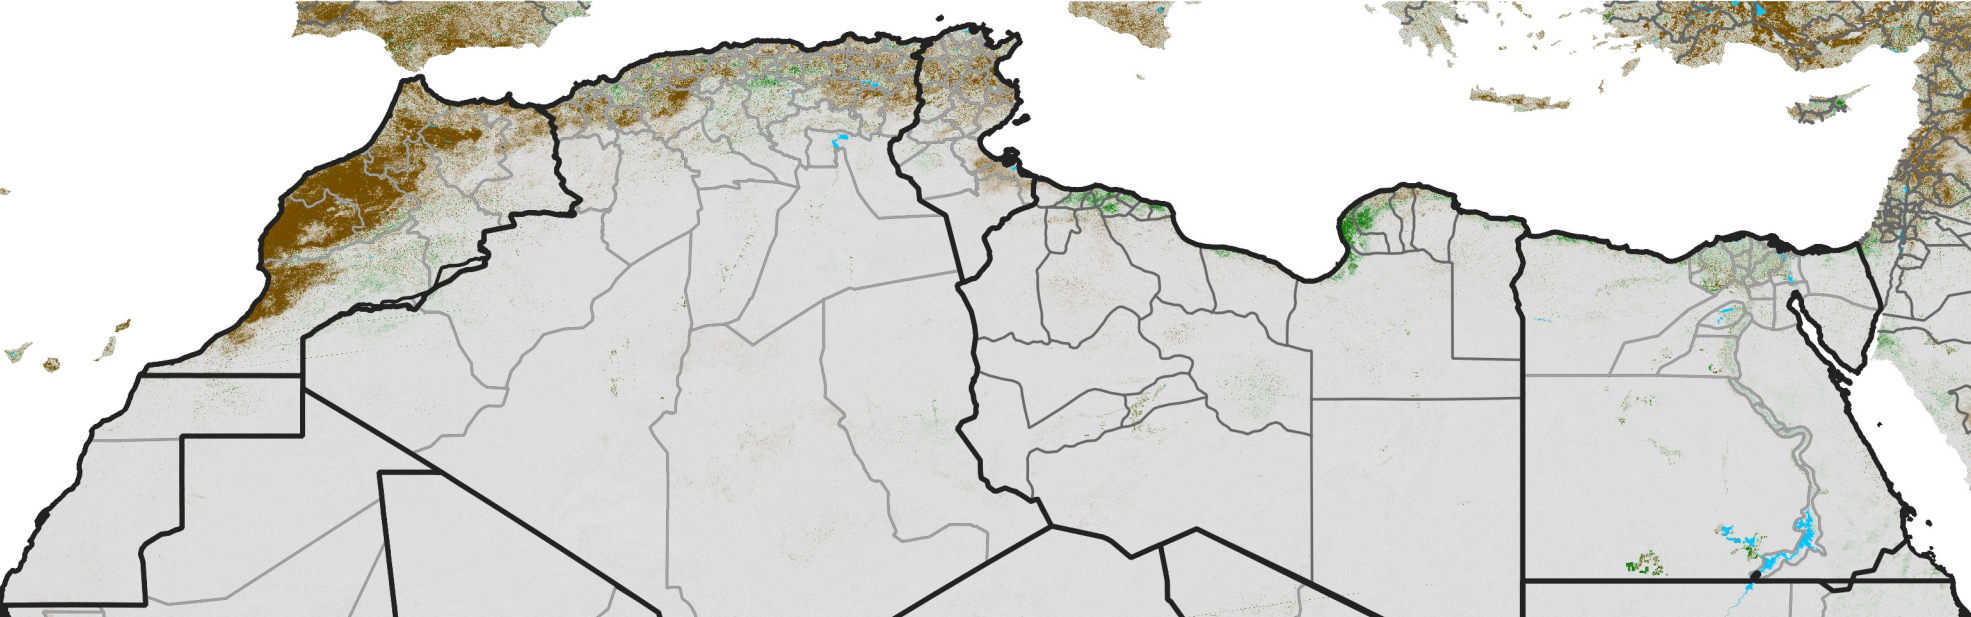

North Africa NDVI Difference

2022 minus 2021

Period 08 / March 11 - 20, 2022

NDVI Difference

< -0.3 -0.2 -0.1 -0.05 0.05 0.1 0.2 >0.3

Negative

No Difference

Positive