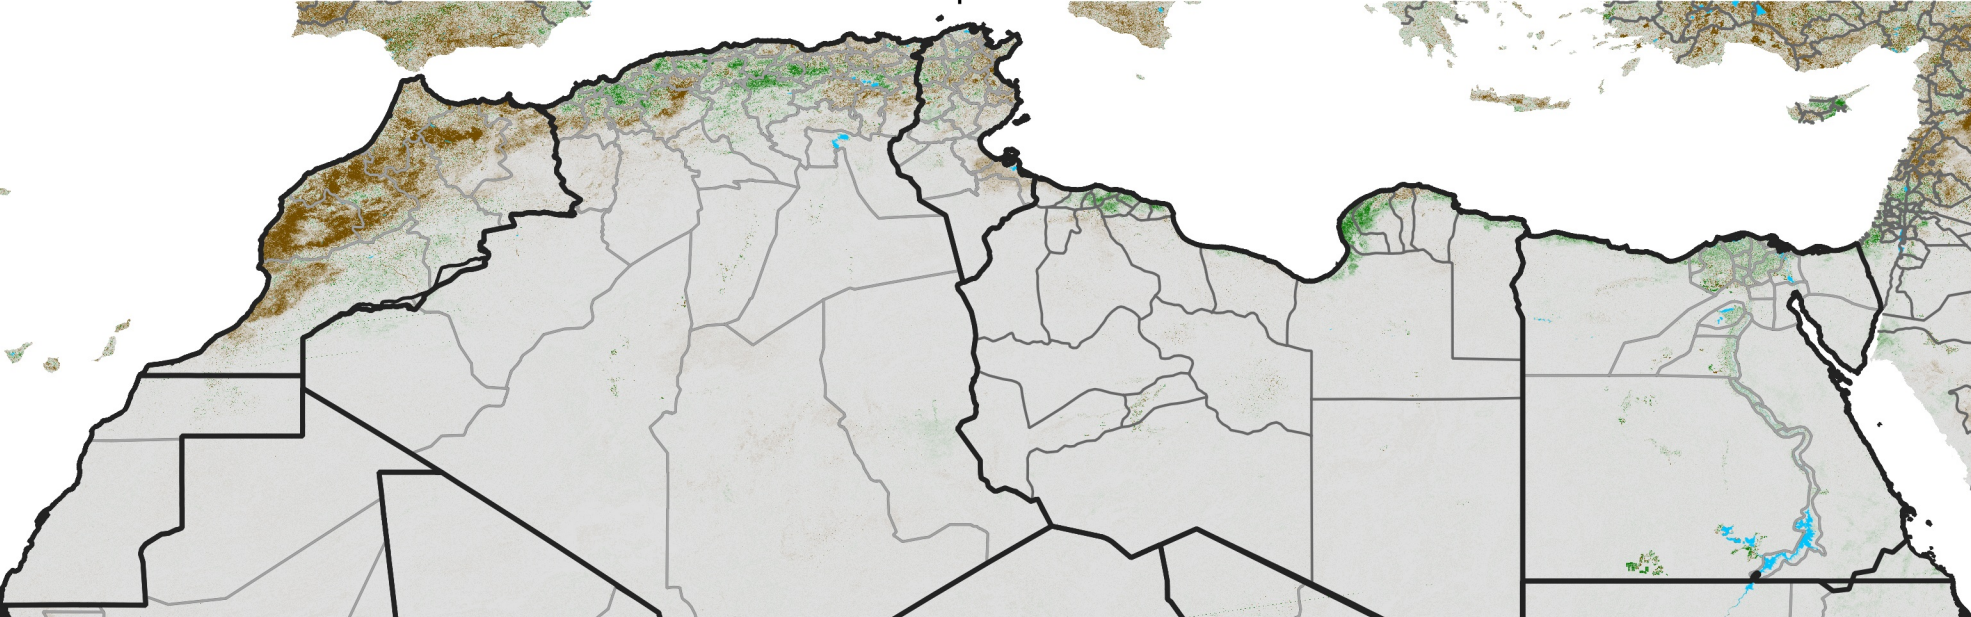

# North Africa NDVI Difference

2022 minus 2021

Period 10 / April 01 - 10, 2022

## NDVI Difference

< -0.3   -0.2   -0.1   -0.05   0.05   0.1   0.2   >0.3

Negative

No Difference

Positive