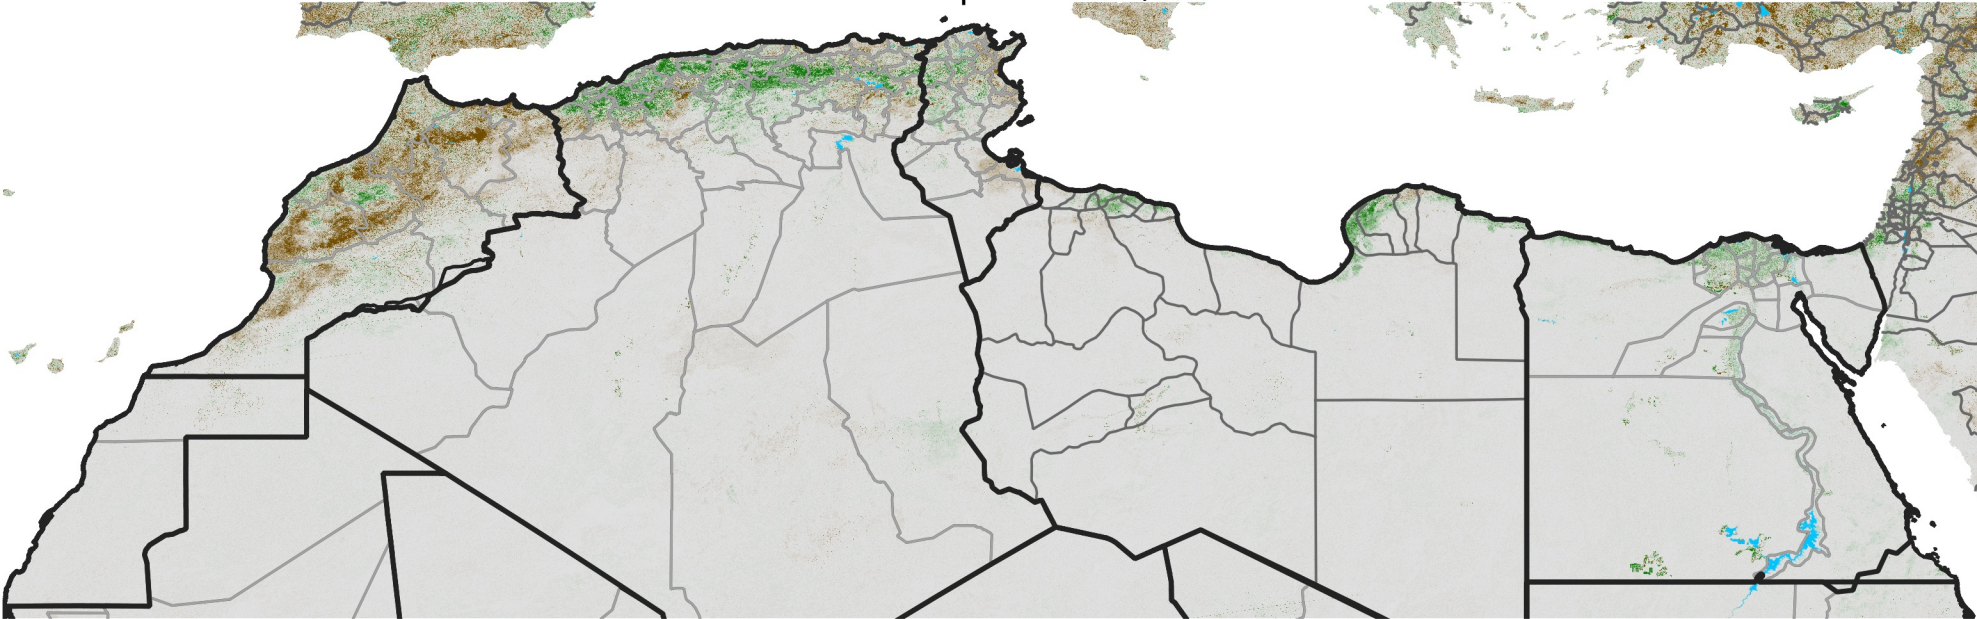

North Africa NDVI Difference

2022 minus 2021

Period 11 / April 11 - 20, 2022

NDVI Difference

< -0.3 -0.2 -0.1 -0.05 0.05 0.1 0.2 >0.3

Negative

No Difference

Positive