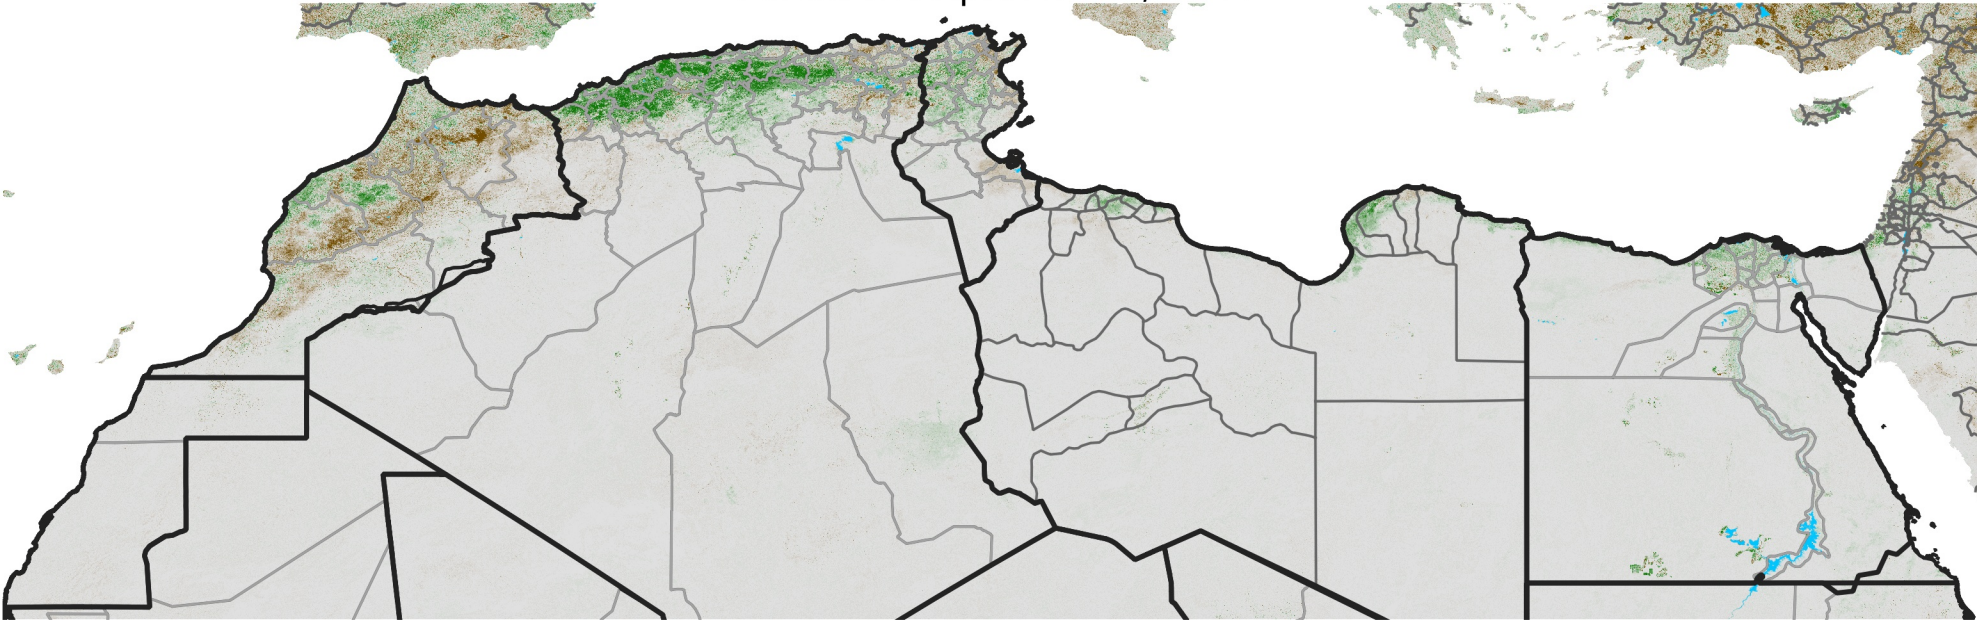

North Africa NDVI Difference

2022 minus 2021

Period 12 / April 21 - 30, 2022

NDVI Difference

< -0.3 -0.2 -0.1 -0.05 0.05 0.1 0.2 >0.3

Negative

No Difference

Positive