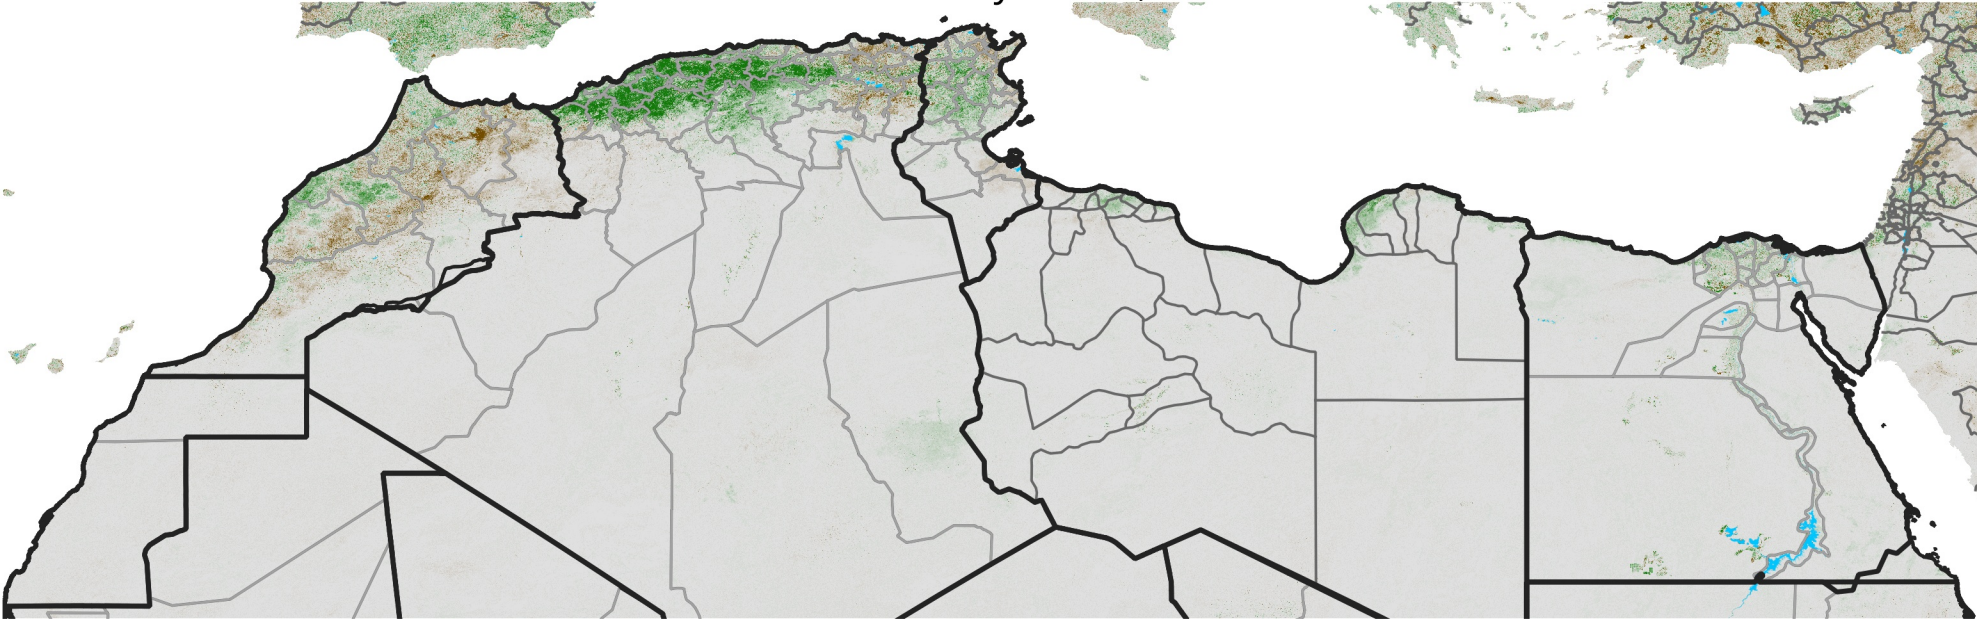

North Africa NDVI Difference

2022 minus 2021

Period 13 / May 01 - 10, 2022

NDVI Difference

< -0.3 -0.2 -0.1 -0.05 0.05 0.1 0.2 >0.3

Negative

No Difference

Positive