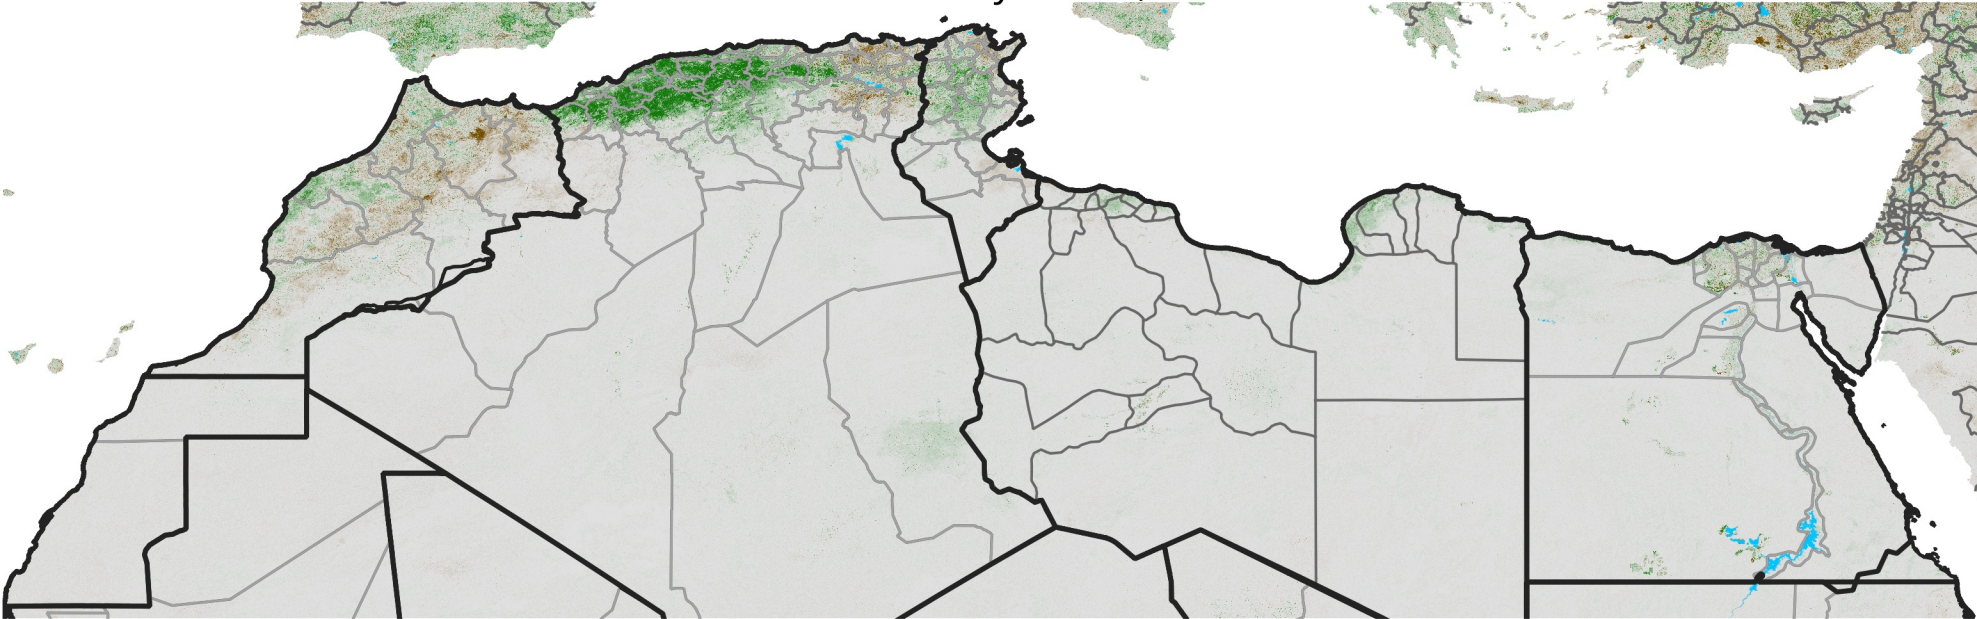

North Africa NDVI Difference

2022 minus 2021

Period 14 / May 11 - 20, 2022

NDVI Difference

< -0.3 -0.2 -0.1 -0.05 0.05 0.1 0.2 >0.3

Negative

No Difference

Positive