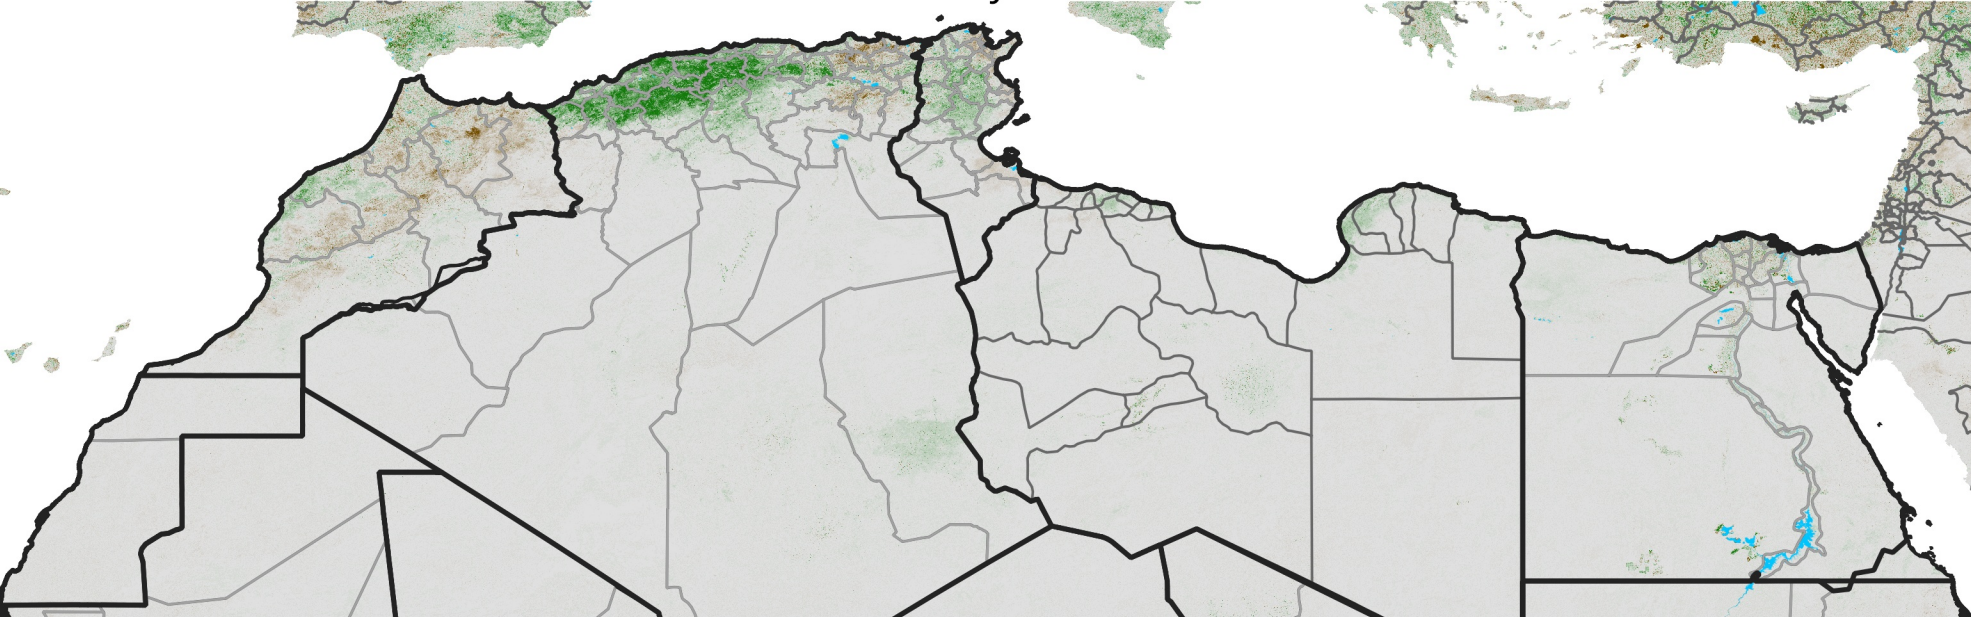

North Africa NDVI Difference

2022 minus 2021

Period 15 / May 21 - 31, 2022

NDVI Difference

< -0.3 -0.2 -0.1 -0.05 0.05 0.1 0.2 >0.3

Negative

No Difference

Positive