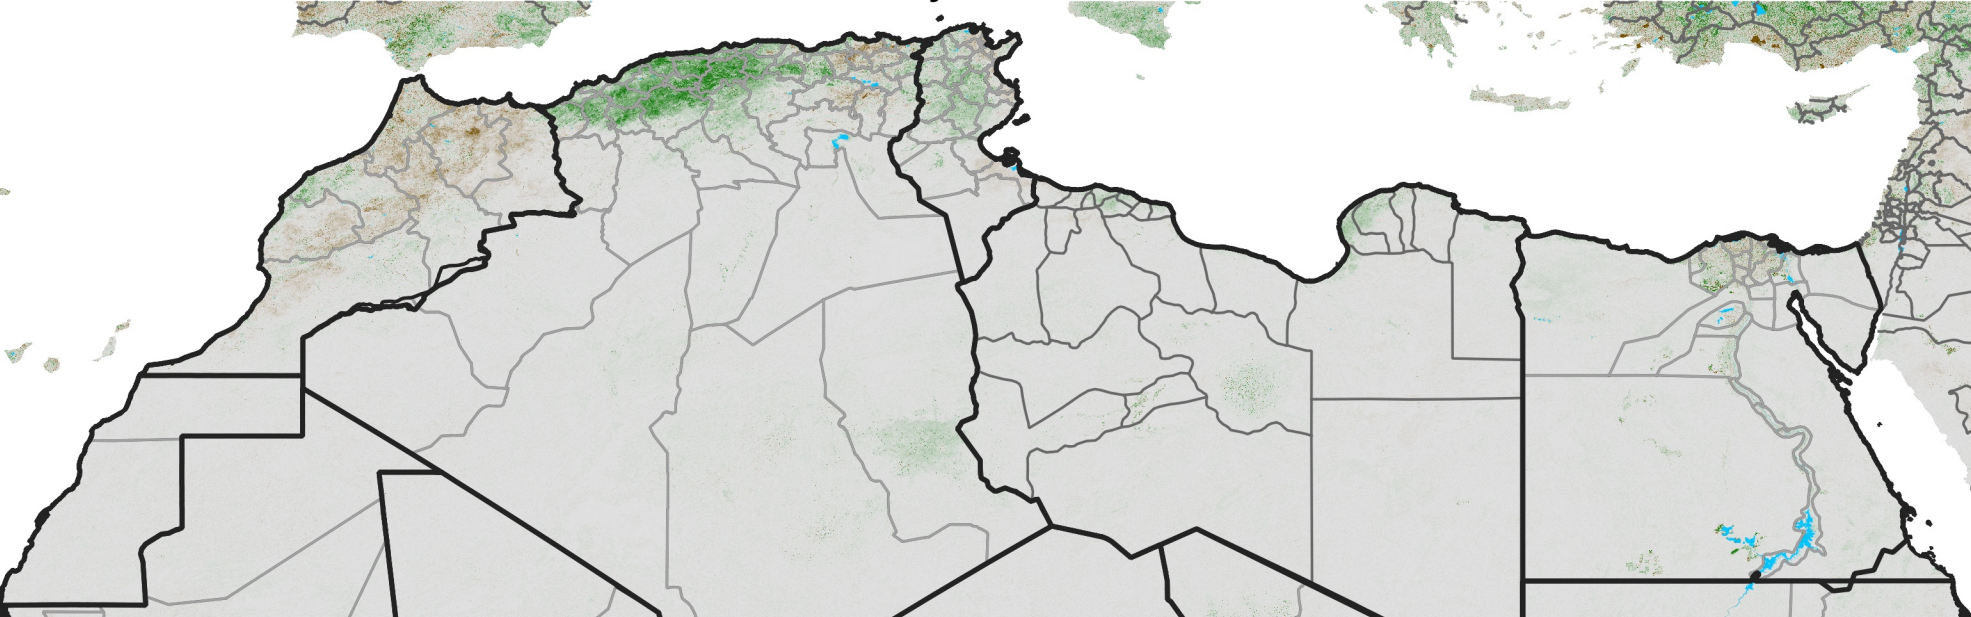

# North Africa NDVI Difference

2022 minus 2021

Period 16 / June 01 - 10, 2022

## NDVI Difference

< -0.3   -0.2   -0.1   -0.05   0.05   0.1   0.2   >0.3

Negative

No Difference

Positive