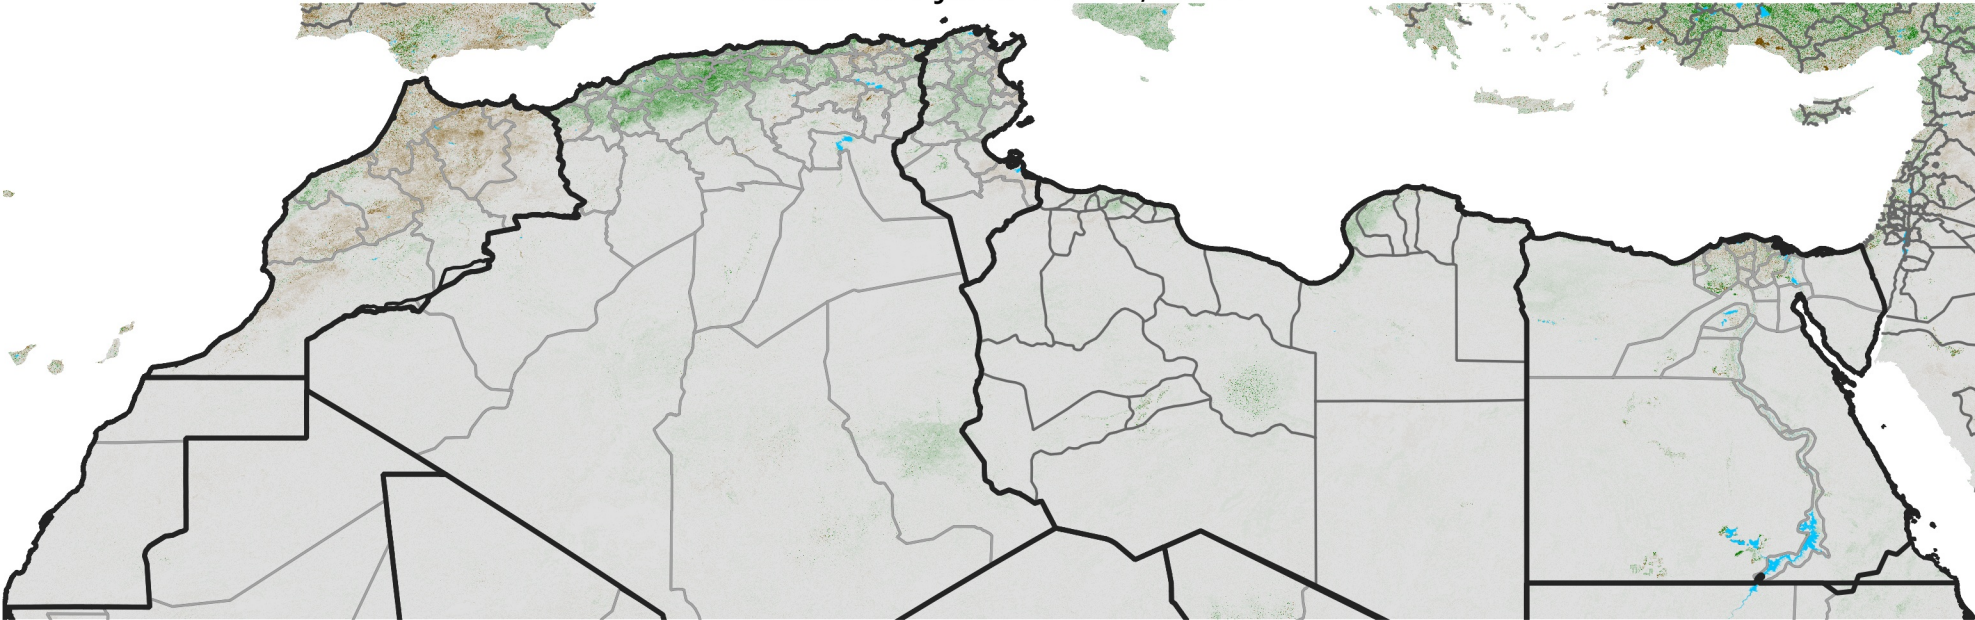

North Africa NDVI Difference

2022 minus 2021

Period 17 / June 11 - 20, 2022

NDVI Difference

< -0.3 -0.2 -0.1 -0.05 0.05 0.1 0.2 >0.3

Negative

No Difference

Positive