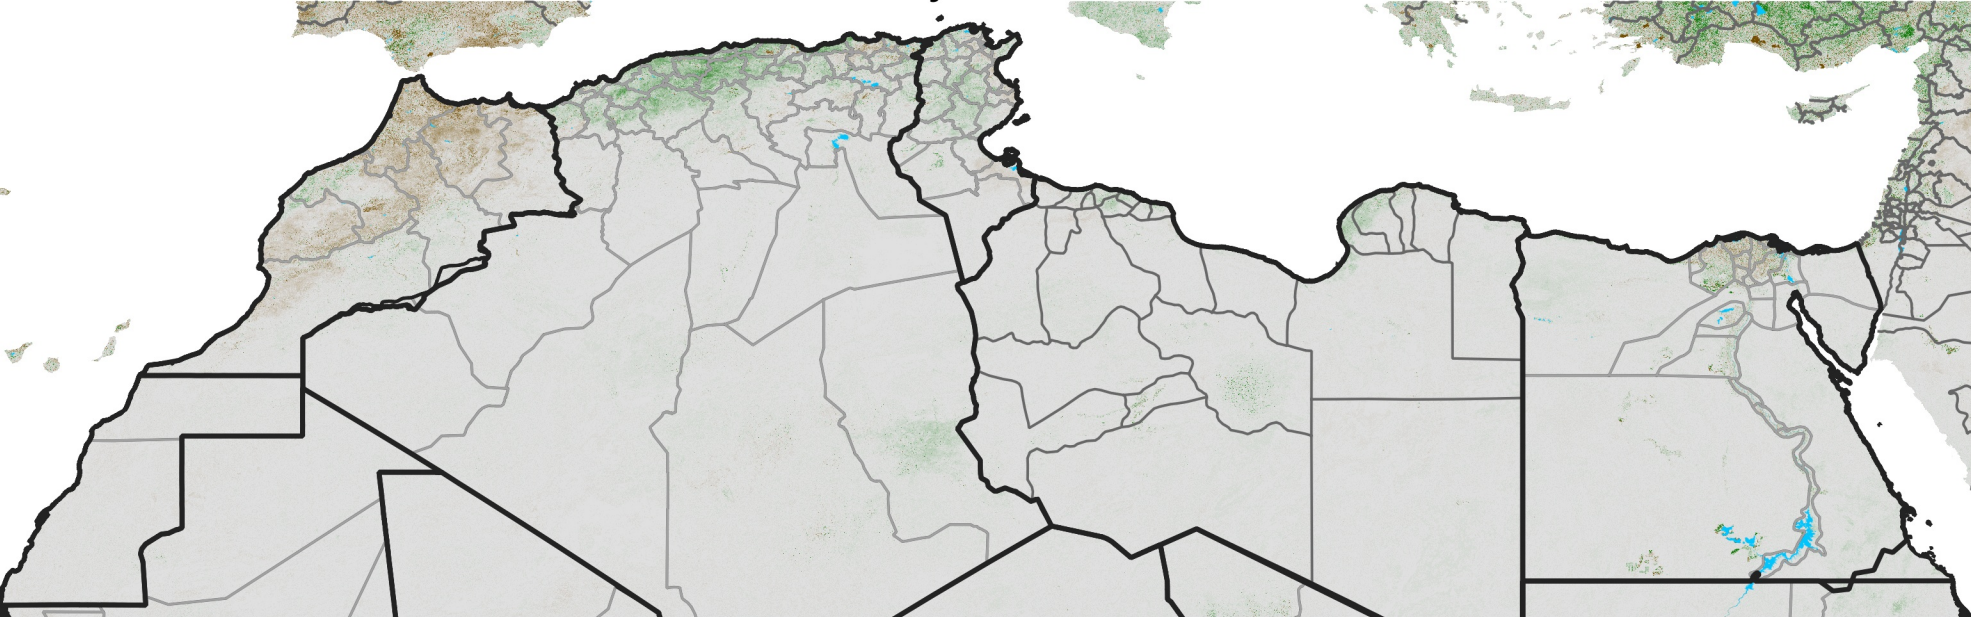

North Africa NDVI Difference

2022 minus 2021

Period 18 / June 21 - 30, 2022

NDVI Difference

< -0.3 -0.2 -0.1 -0.05 0.05 0.1 0.2 >0.3

Negative

No Difference

Positive