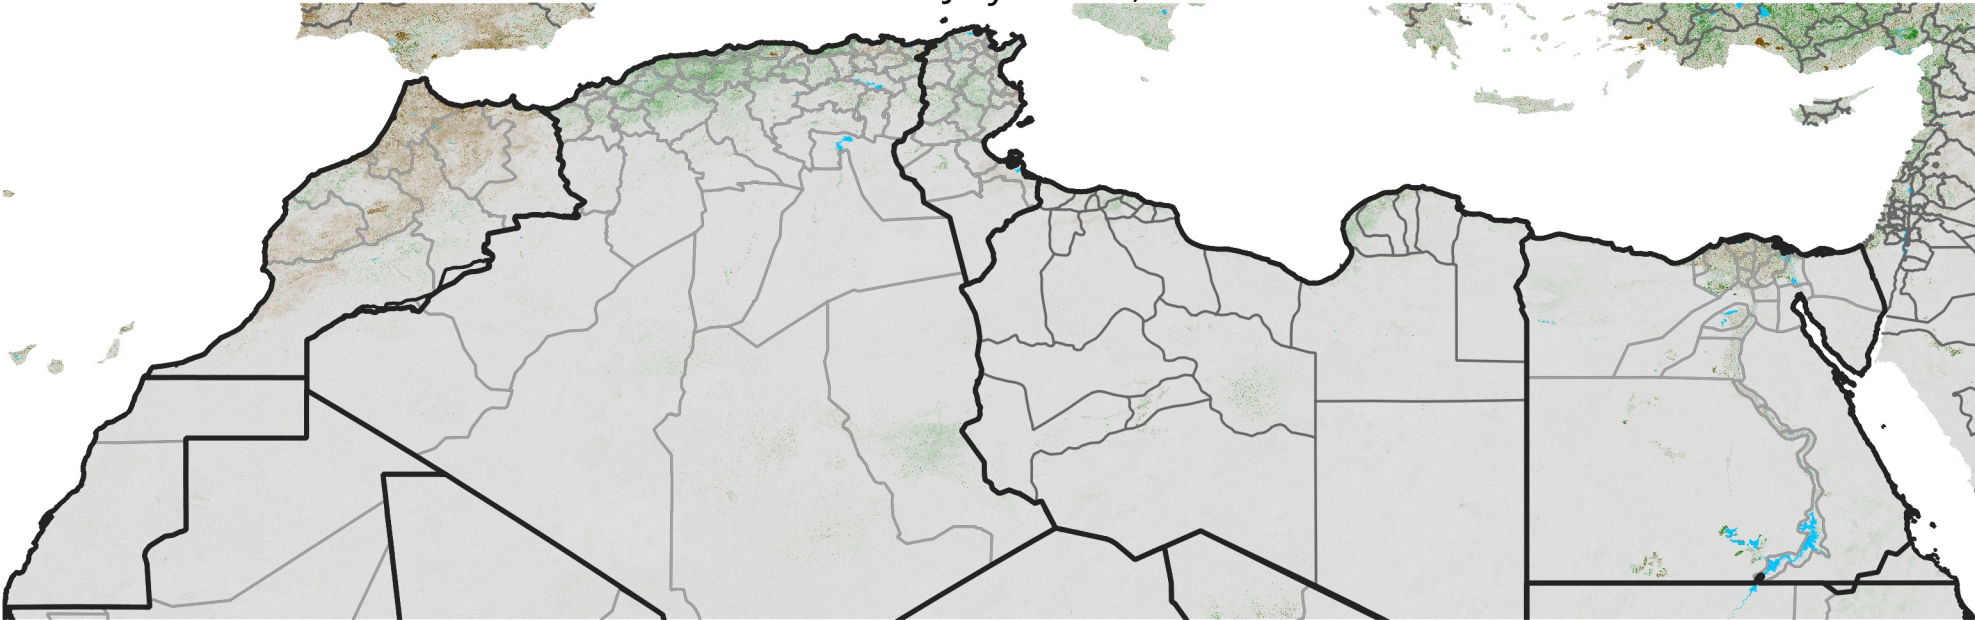

North Africa NDVI Difference

2022 minus 2021

Period 19 / July 01 - 10, 2022

NDVI Difference

< -0.3 -0.2 -0.1 -0.05 0.05 0.1 0.2 >0.3

Negative

No Difference

Positive