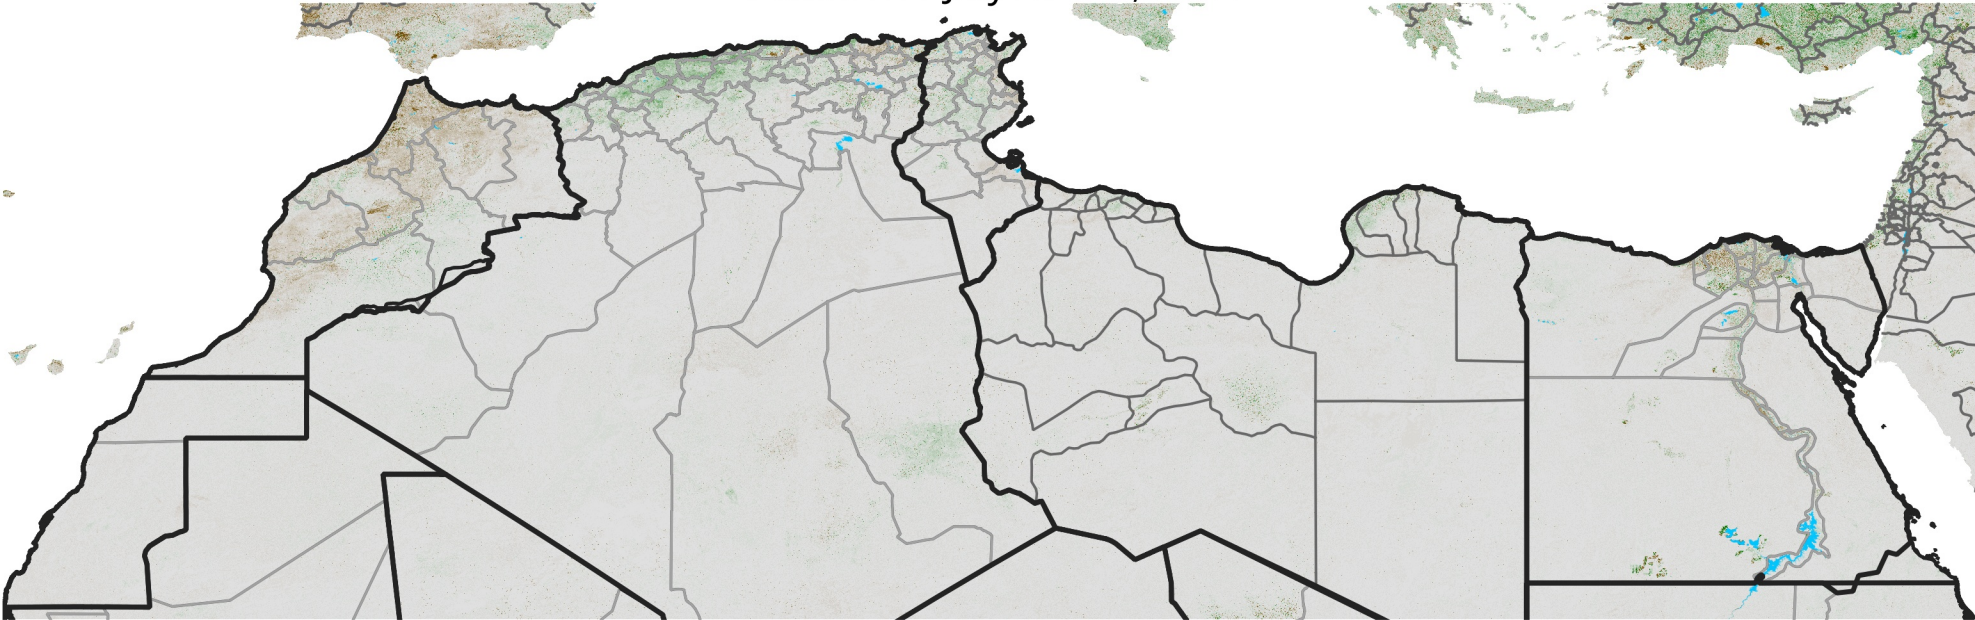

North Africa NDVI Difference

2022 minus 2021

Period 21 / July 21 - 31, 2022

NDVI Difference

< -0.3 -0.2 -0.1 -0.05 0.05 0.1 0.2 >0.3

Negative

No Difference

Positive