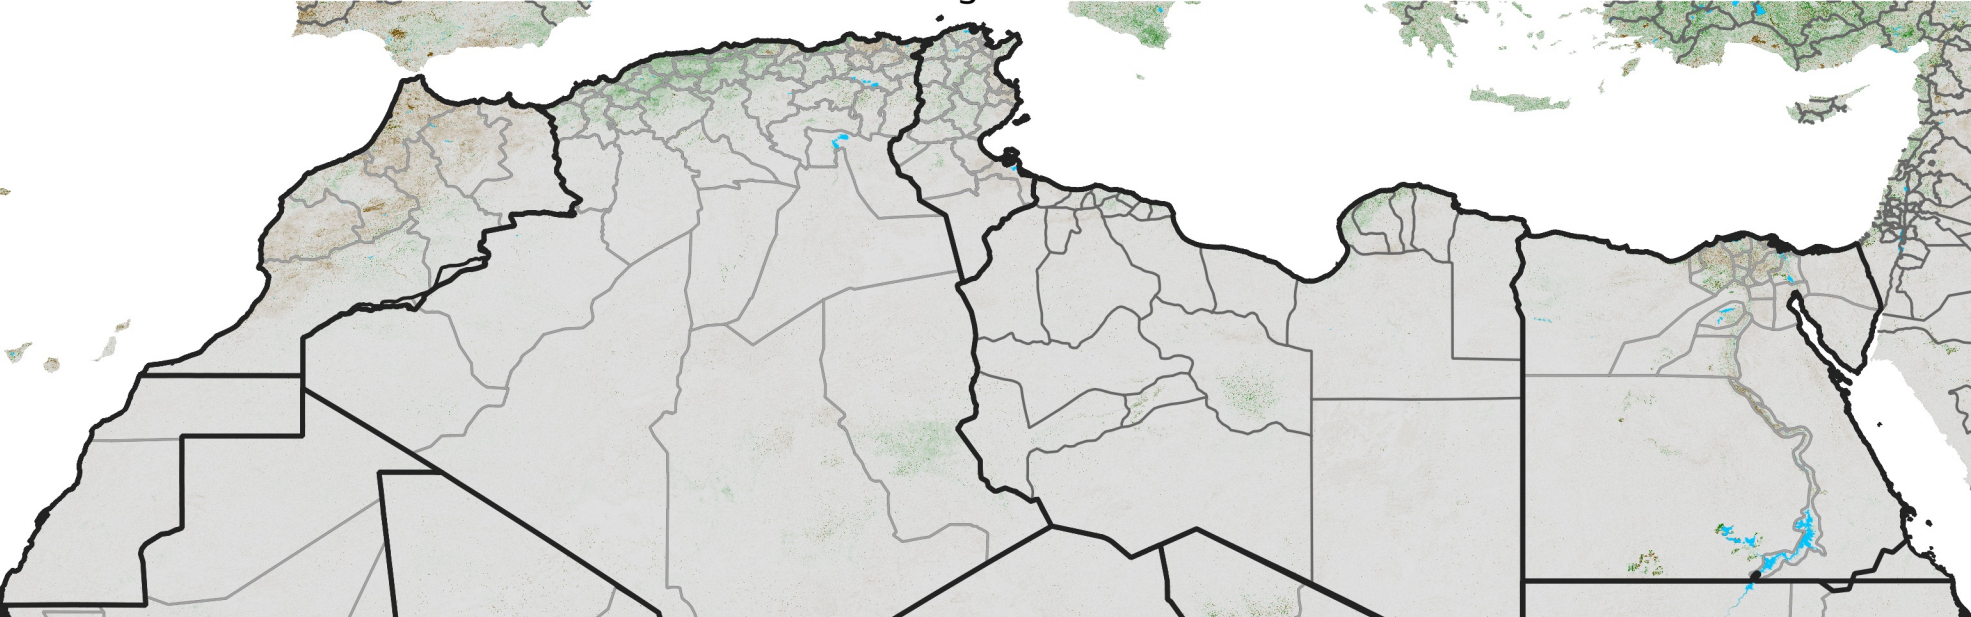

North Africa NDVI Difference

2022 minus 2021

Period 22 / August 01 - 10, 2022

NDVI Difference

Negative

No Difference

Positive