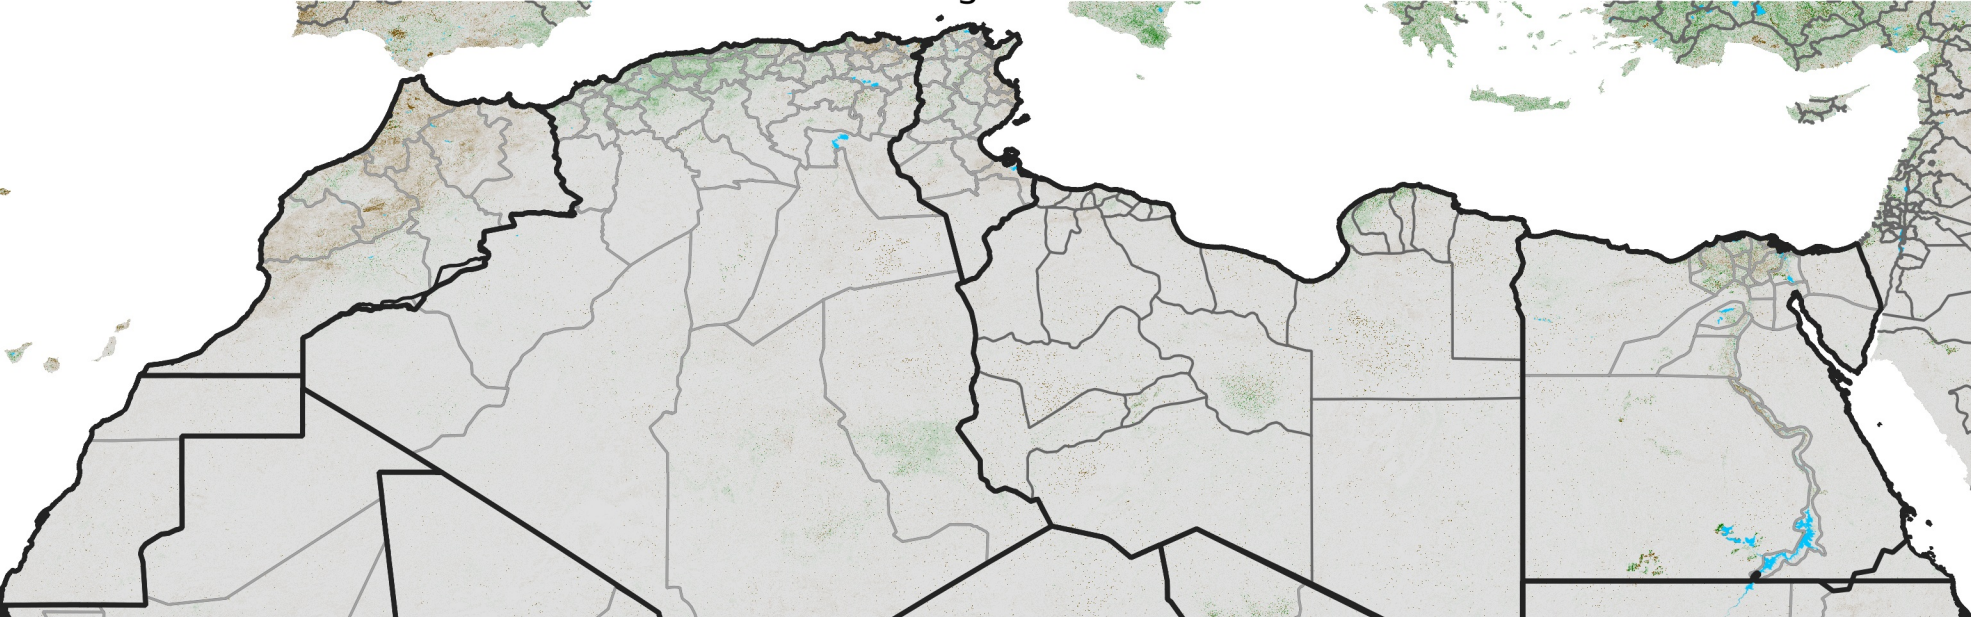

North Africa NDVI Difference

2022 minus 2021

Period 23 / August 11 - 20, 2022

NDVI Difference

< -0.3 -0.2 -0.1 -0.05 0.05 0.1 0.2 >0.3

Negative

No Difference

Positive