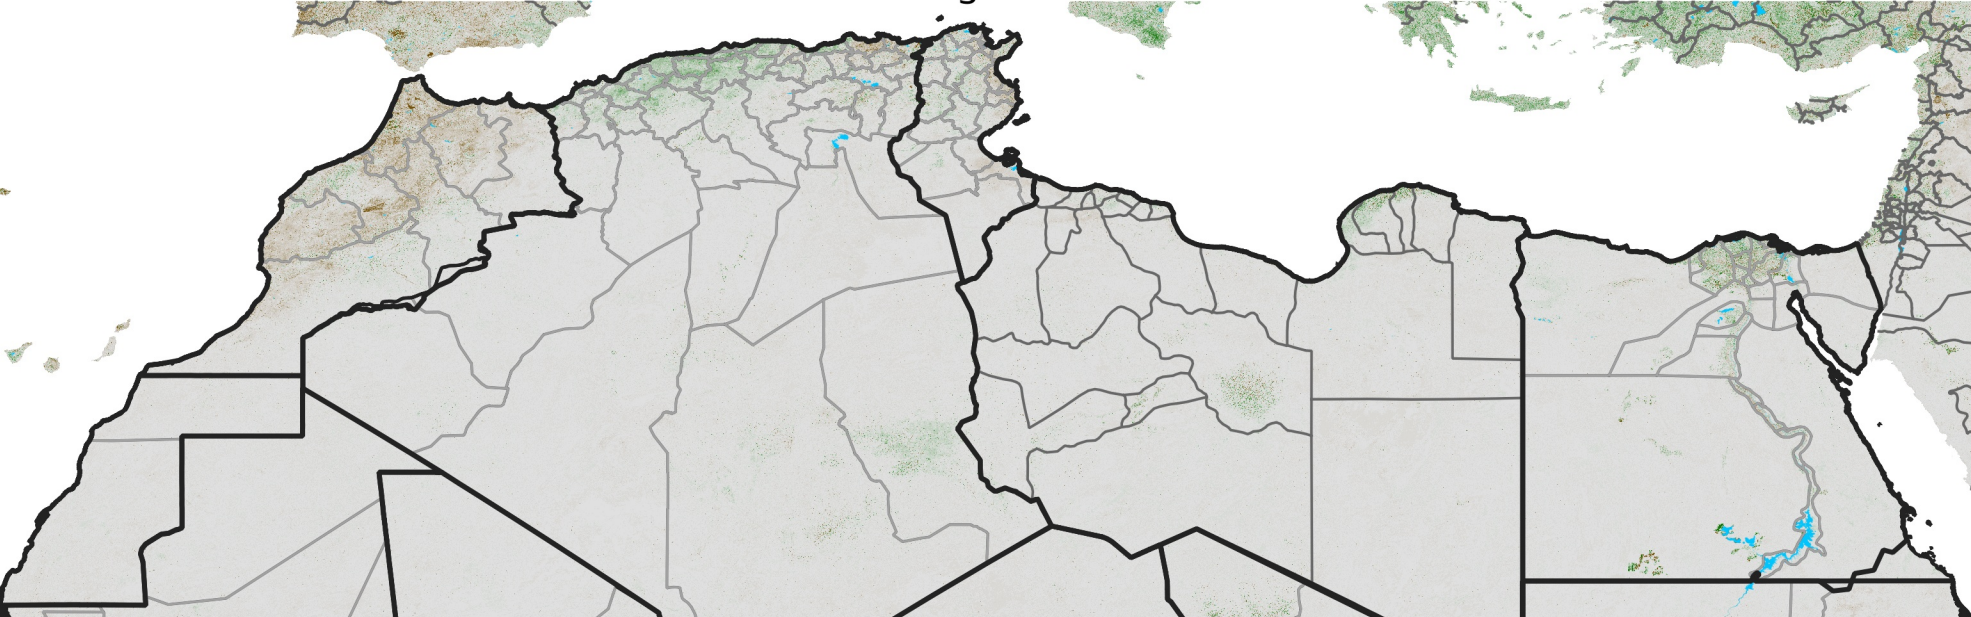

North Africa NDVI Difference

2022 minus 2021

Period 24 / August 21 - 31, 2022

NDVI Difference

< -0.3 -0.2 -0.1 -0.05 0.05 0.1 0.2 >0.3

Negative

No Difference

Positive