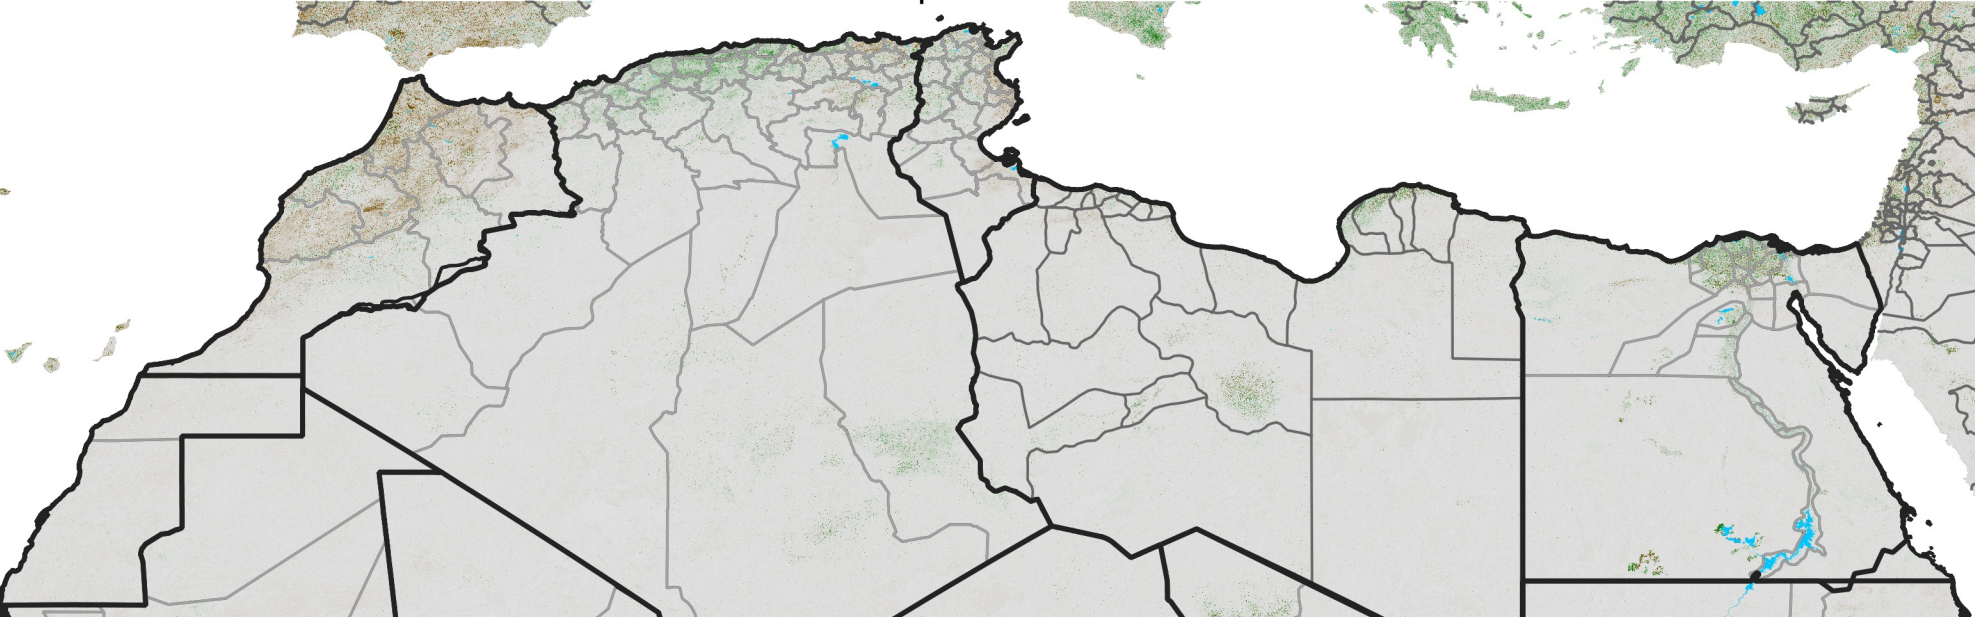

North Africa NDVI Difference

2022 minus 2021

Period 25 / September 01 - 10, 2022

NDVI Difference

< -0.3 -0.2 -0.1 -0.05 0.05 0.1 0.2 >0.3

Negative

No Difference

Positive