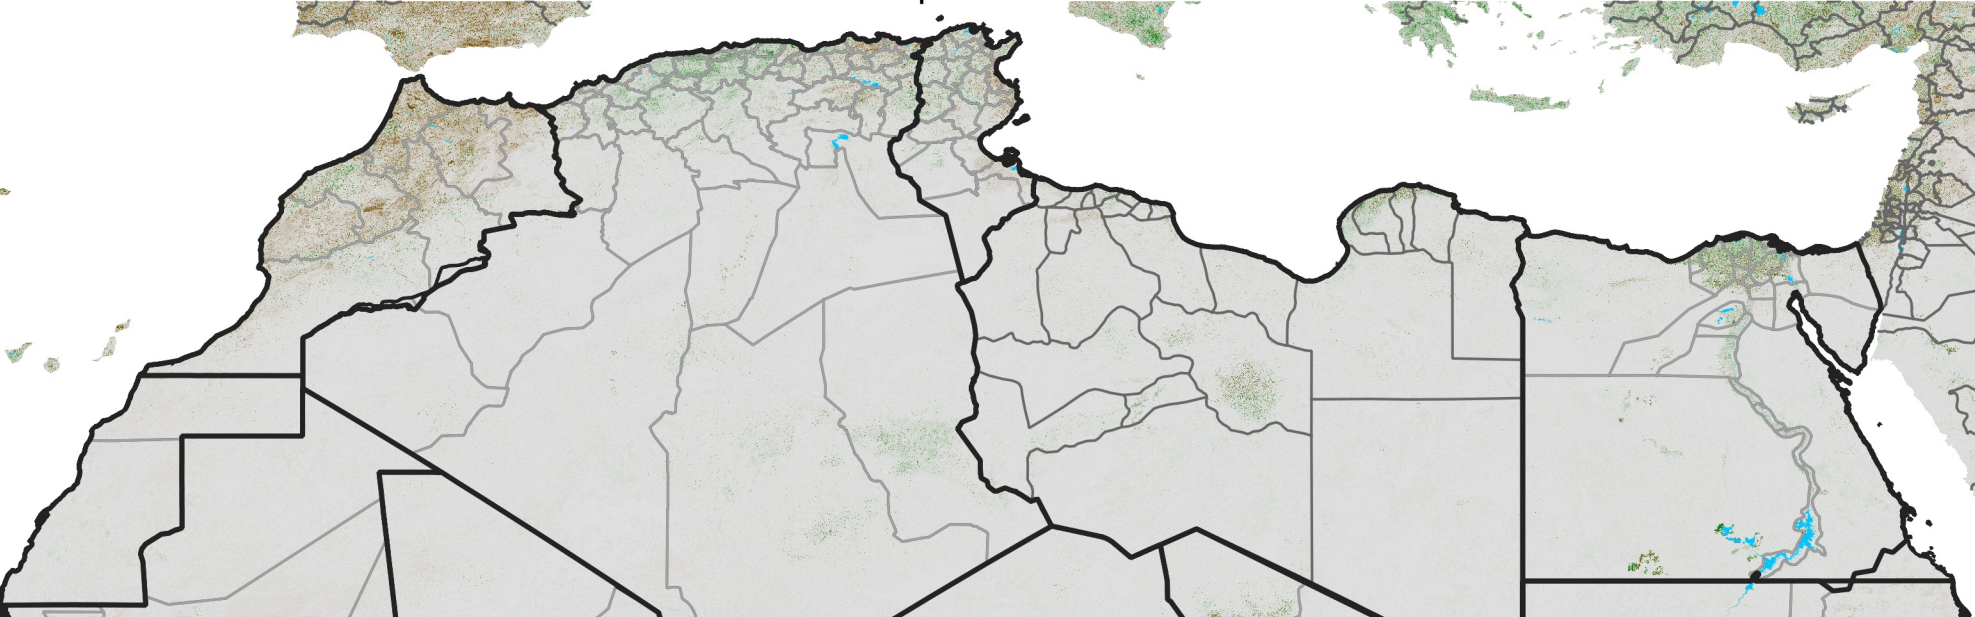

# North Africa NDVI Difference

2022 minus 2021

Period 26 / September 11 - 20, 2022

## NDVI Difference

< -0.3   -0.2   -0.1   -0.05   0.05   0.1   0.2   >0.3

Negative

No Difference

Positive