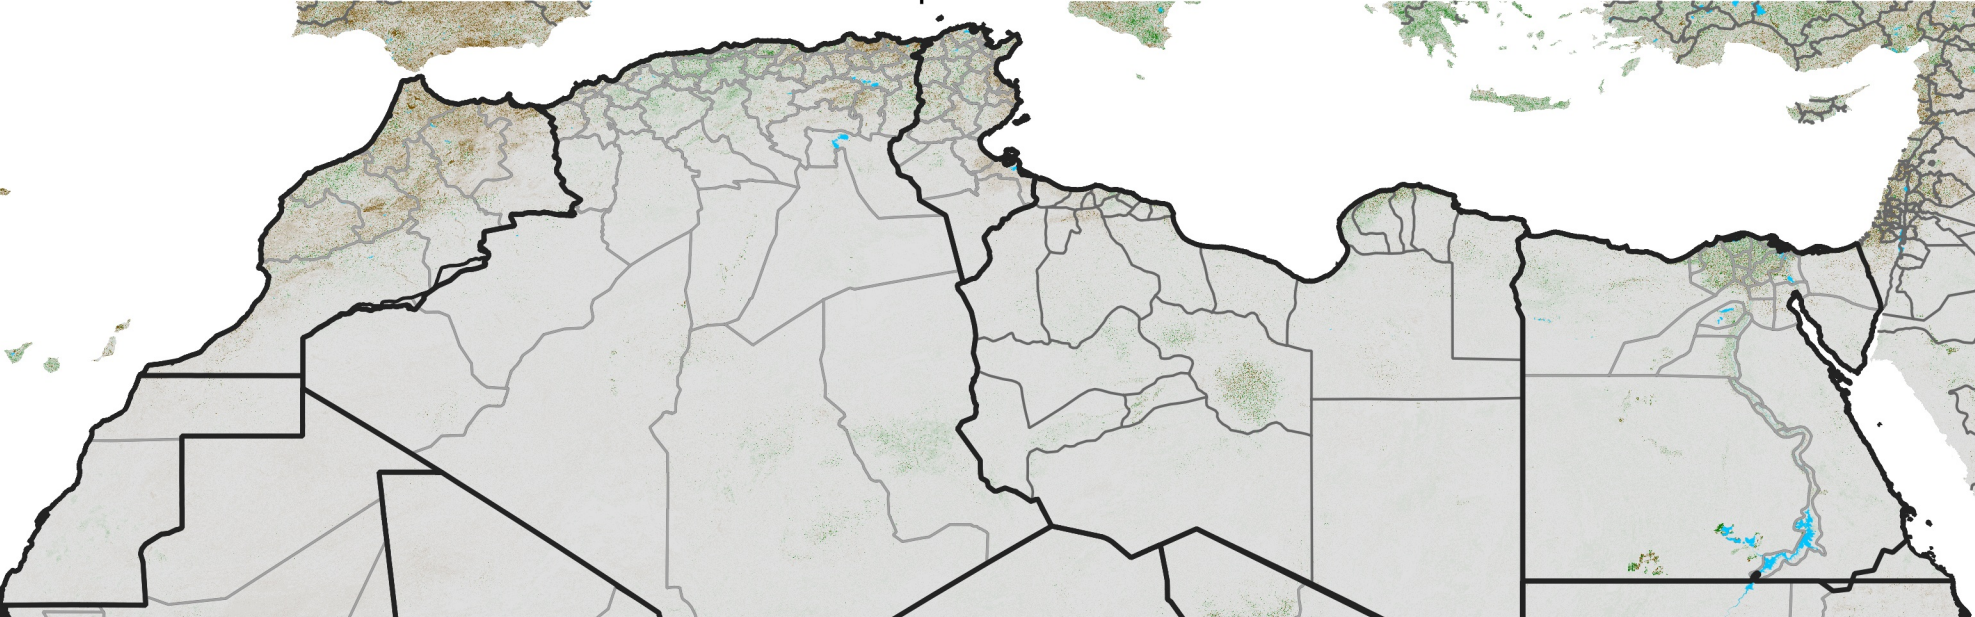

# North Africa NDVI Difference

2022 minus 2021

Period 27 / September 21 - 30, 2022

## NDVI Difference

< -0.3   -0.2   -0.1   -0.05   0.05   0.1   0.2   >0.3

Negative

No Difference

Positive