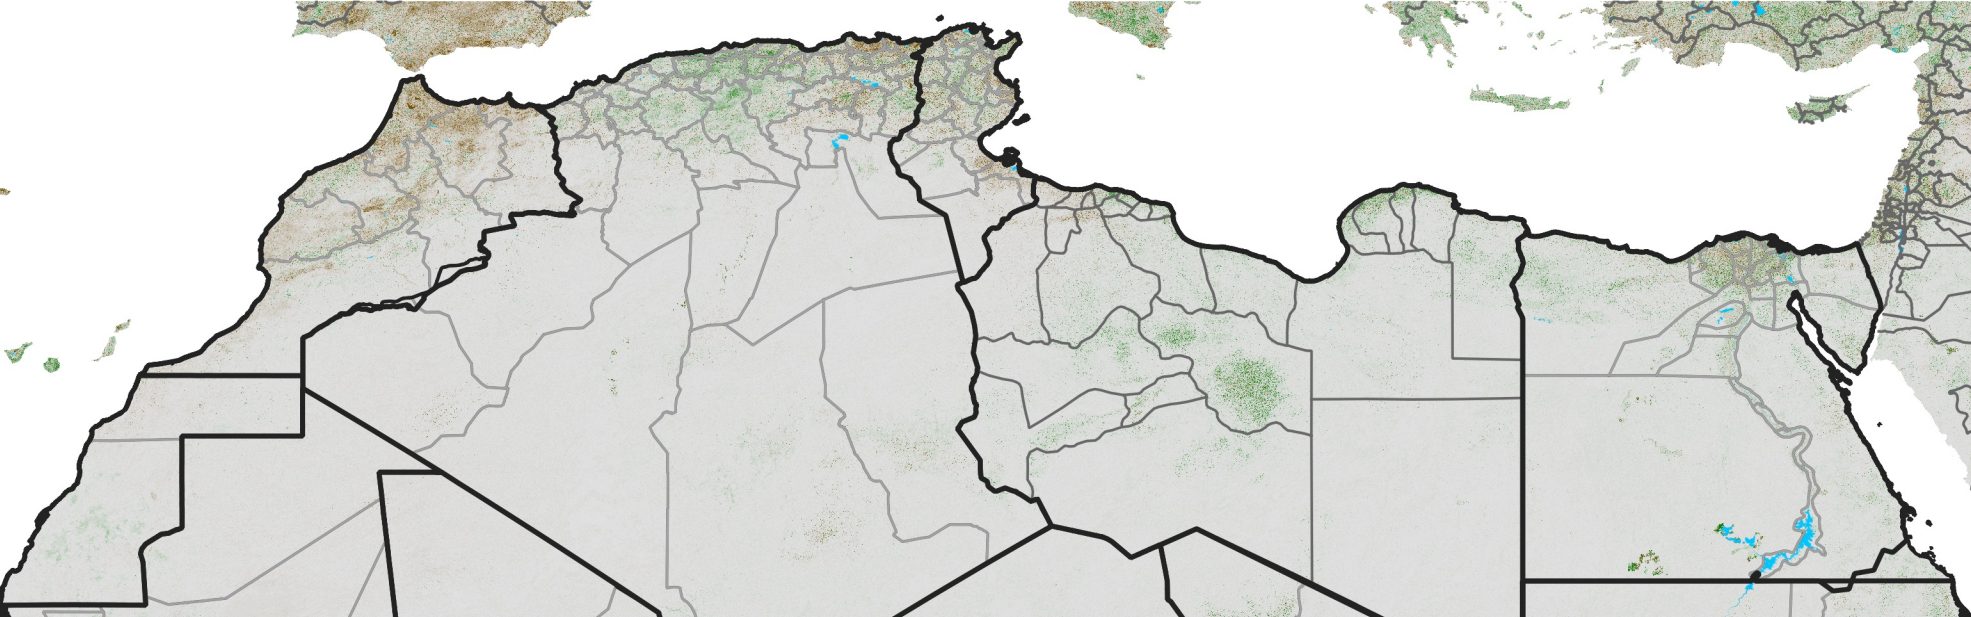

North Africa NDVI Difference

2022 minus 2021

Period 29 / October 11 - 20, 2022

NDVI Difference

< -0.3 -0.2 -0.1 -0.05 0.05 0.1 0.2 >0.3

Negative

No Difference

Positive