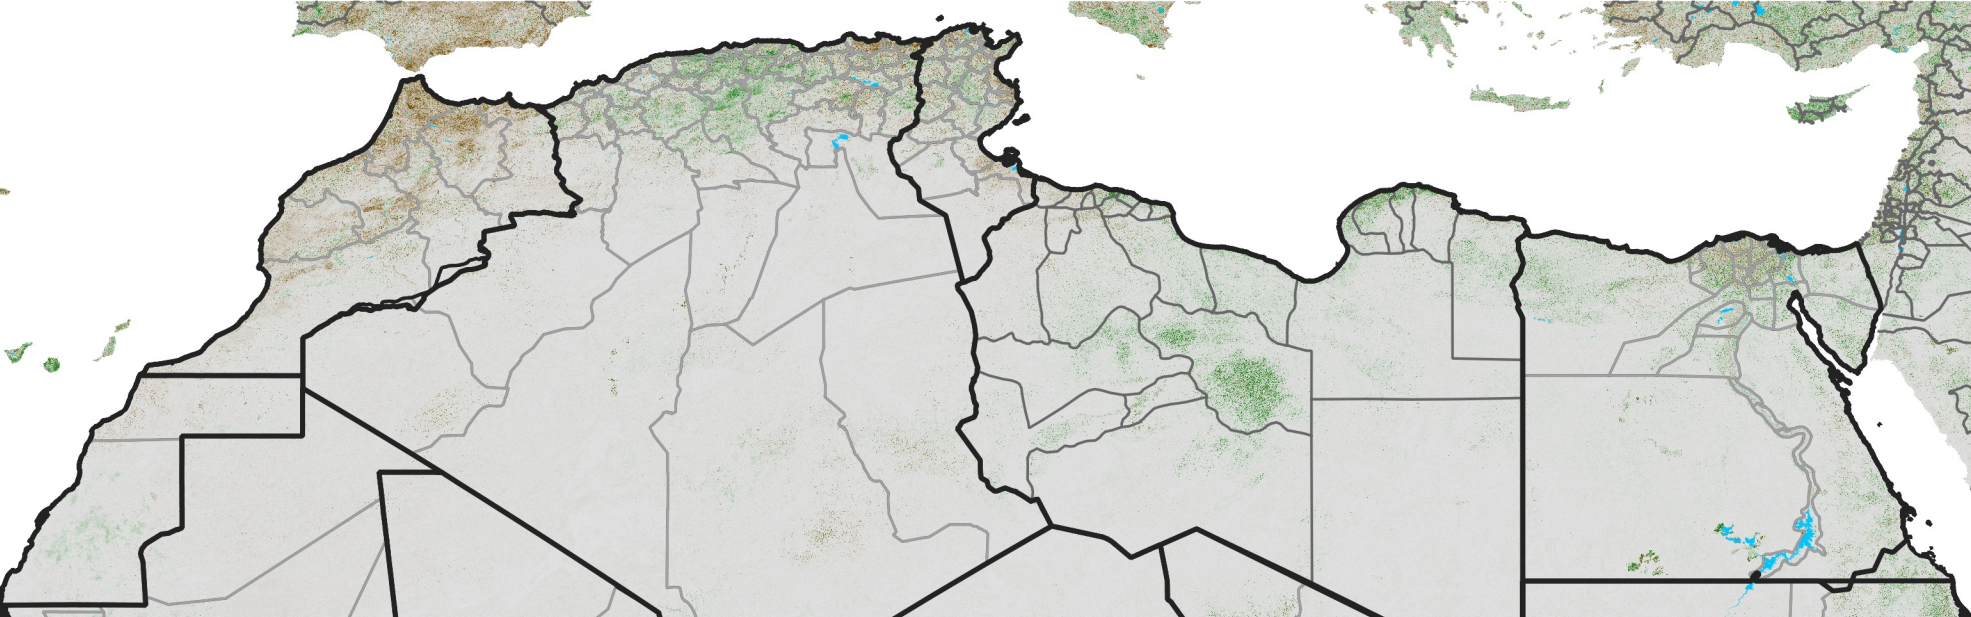

North Africa NDVI Difference

2022 minus 2021

Period 30 / October 21 - 31, 2022

NDVI Difference

< -0.3 -0.2 -0.1 -0.05 0.05 0.1 0.2 >0.3

Negative

No Difference

Positive