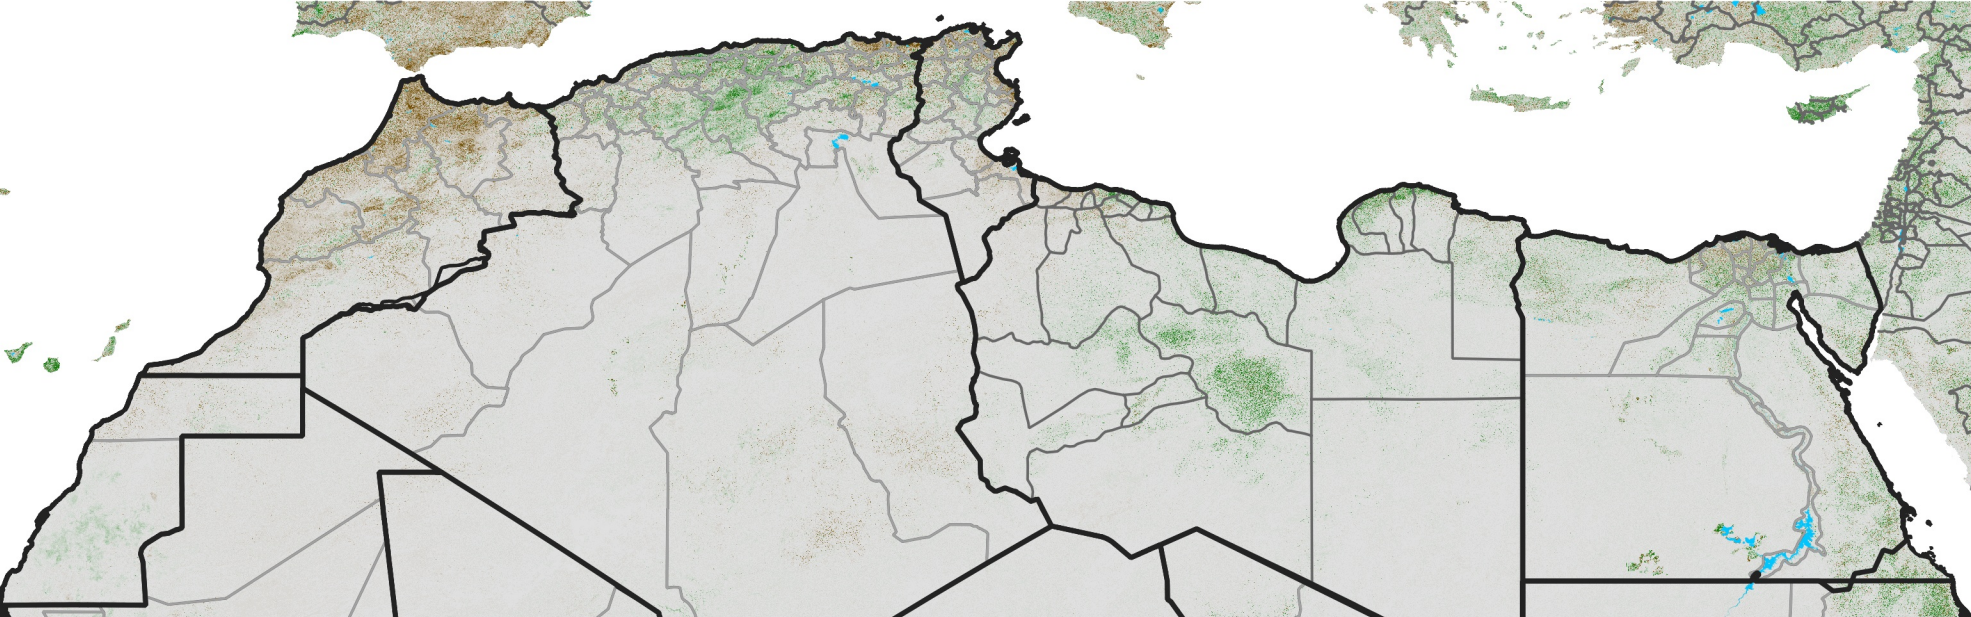

North Africa NDVI Difference

2022 minus 2021

Period 31 / November 01 - 10, 2022

NDVI Difference

< -0.3 -0.2 -0.1 -0.05 0.05 0.1 0.2 >0.3

Negative

No Difference

Positive