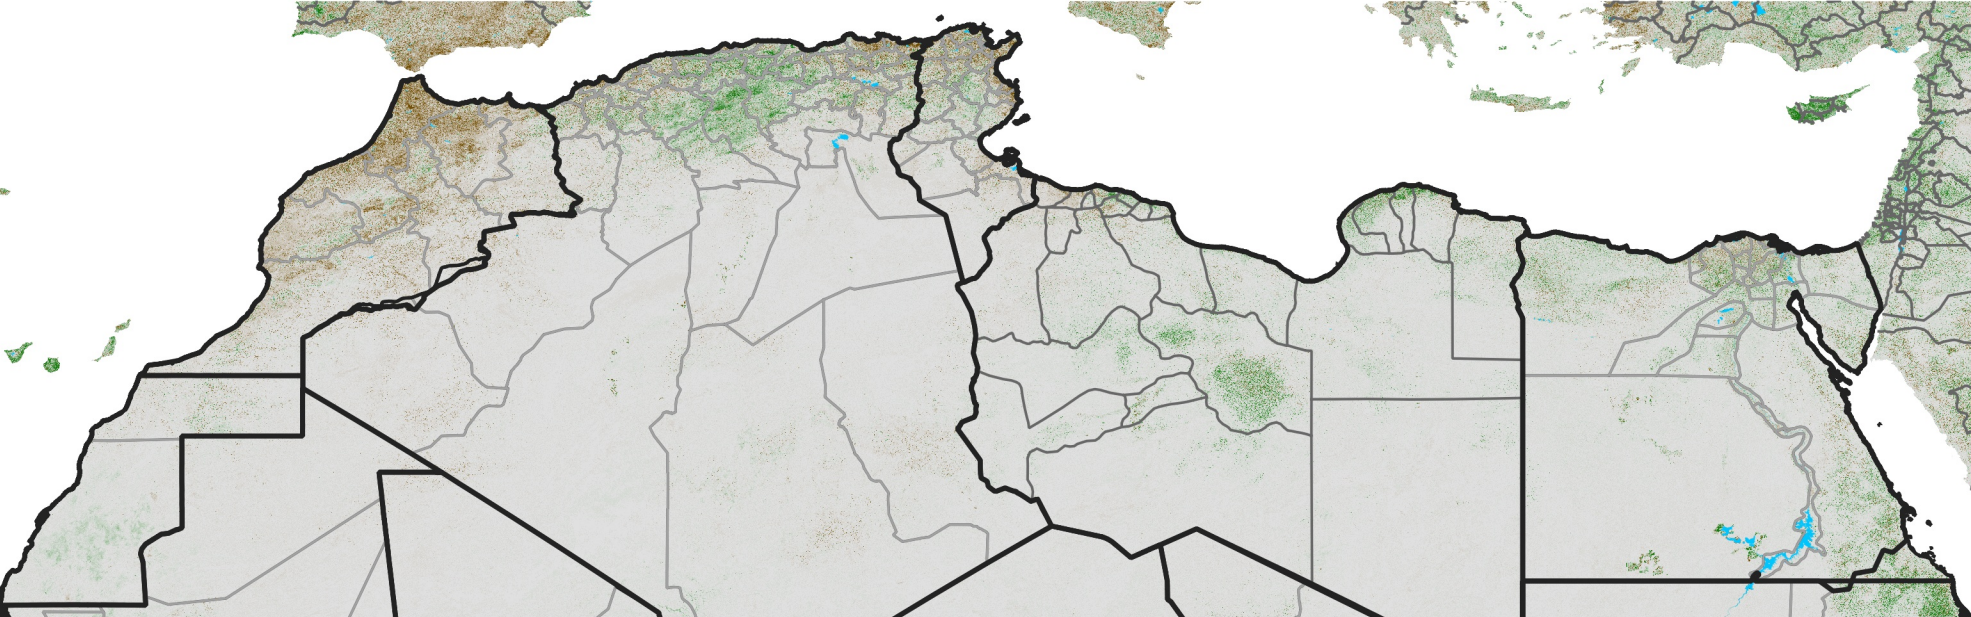

North Africa NDVI Difference

2022 minus 2021

Period 32 / November 11 - 20, 2022

NDVI Difference

< -0.3 -0.2 -0.1 -0.05 0.05 0.1 0.2 >0.3

Negative

No Difference

Positive