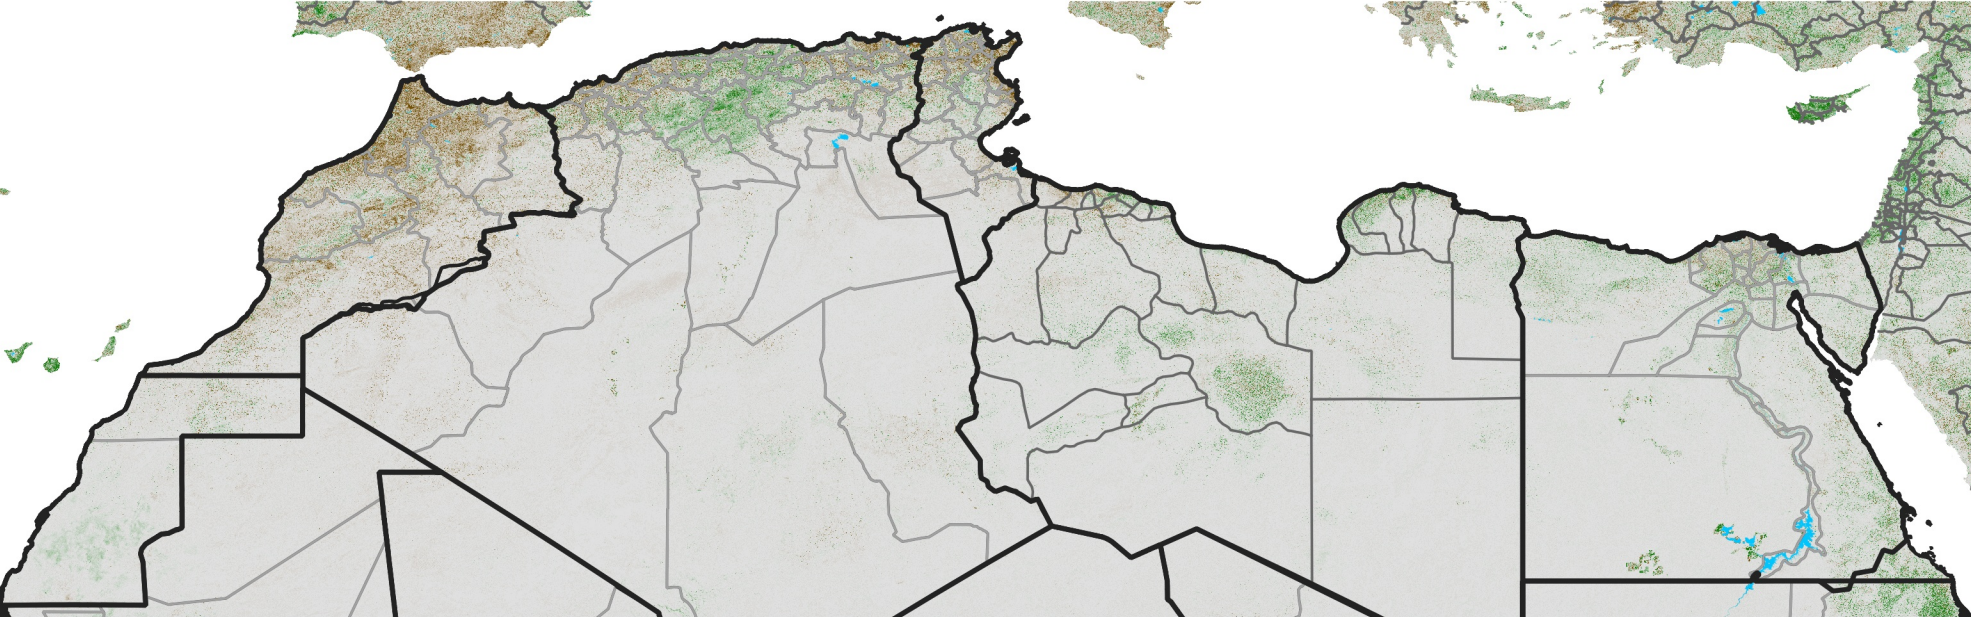

North Africa NDVI Difference

2022 minus 2021

Period 33 / November 21 - 30, 2022

NDVI Difference

< -0.3 -0.2 -0.1 -0.05 0.05 0.1 0.2 >0.3

Negative

No Difference

Positive