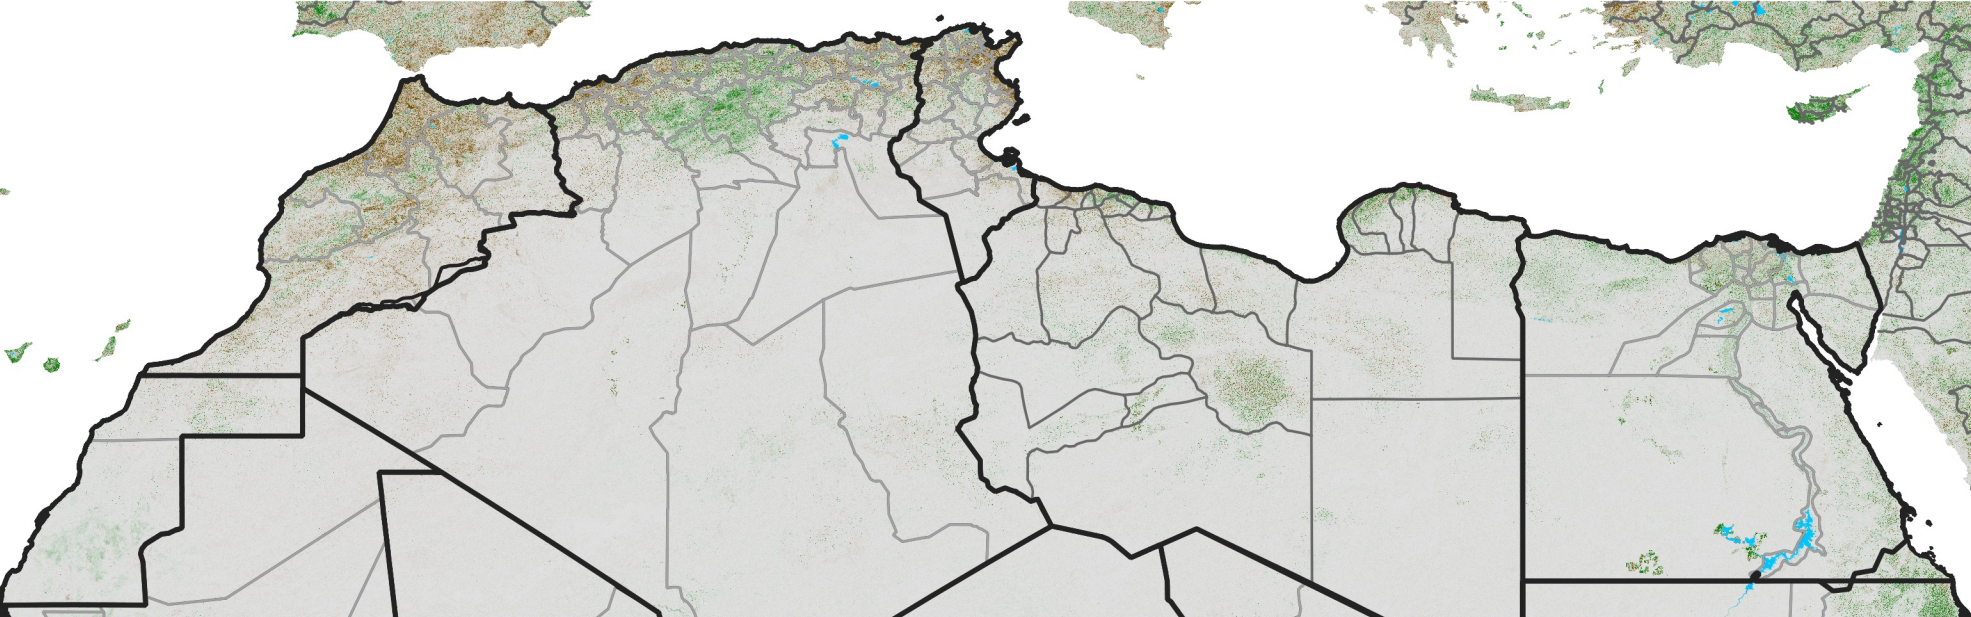

# North Africa NDVI Difference

2022 minus 2021

Period 34 / December 01 - 10, 2022

## NDVI Difference

< -0.3   -0.2   -0.1   -0.05   0.05   0.1   0.2   >0.3

Negative

No Difference

Positive