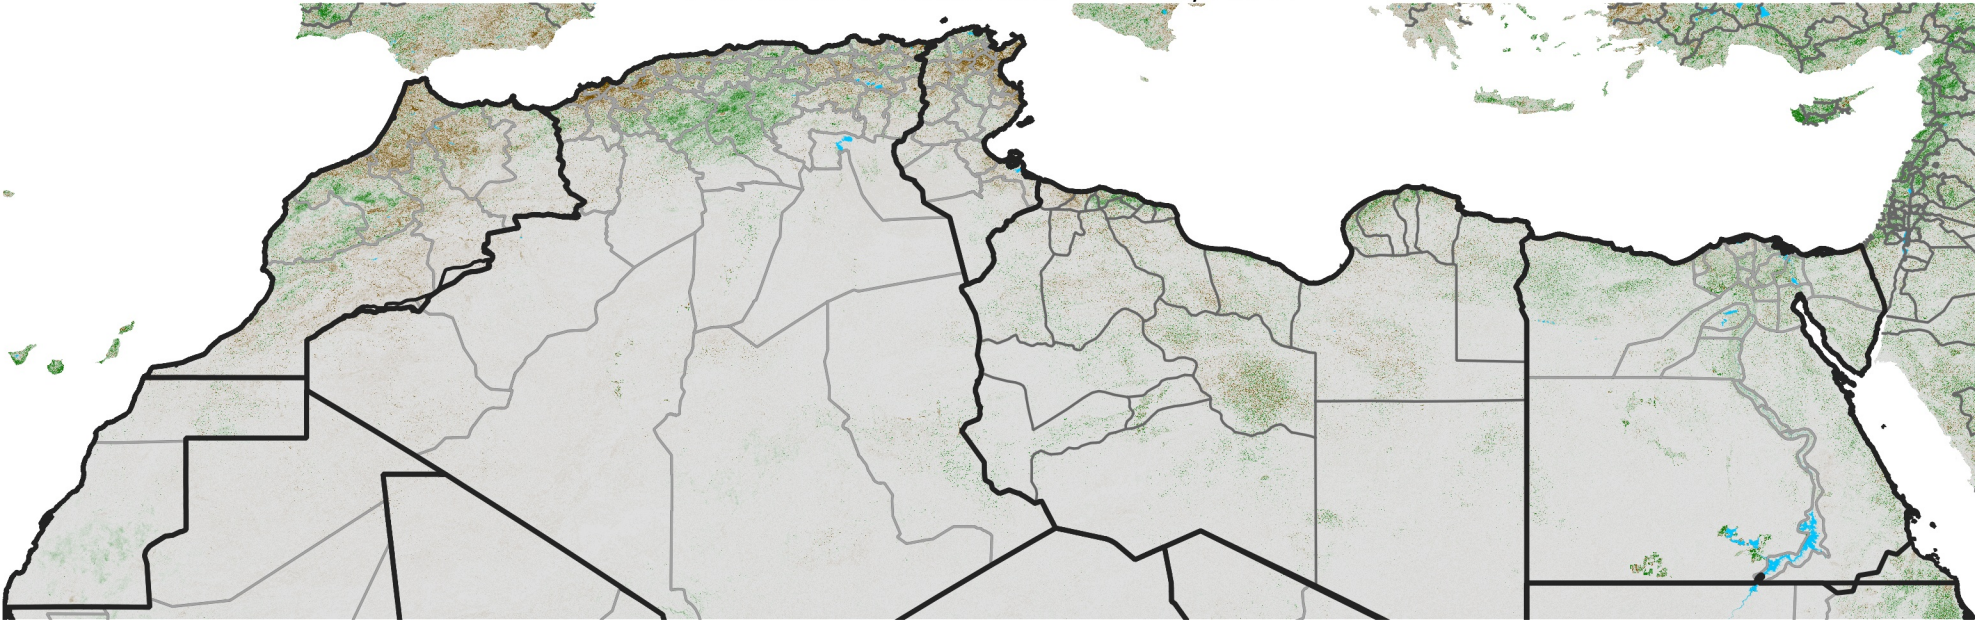

North Africa NDVI Difference

2022 minus 2021

Period 35 / December 11 - 20, 2022

NDVI Difference

< -0.3 -0.2 -0.1 -0.05 0.05 0.1 0.2 >0.3

Negative

No Difference

Positive