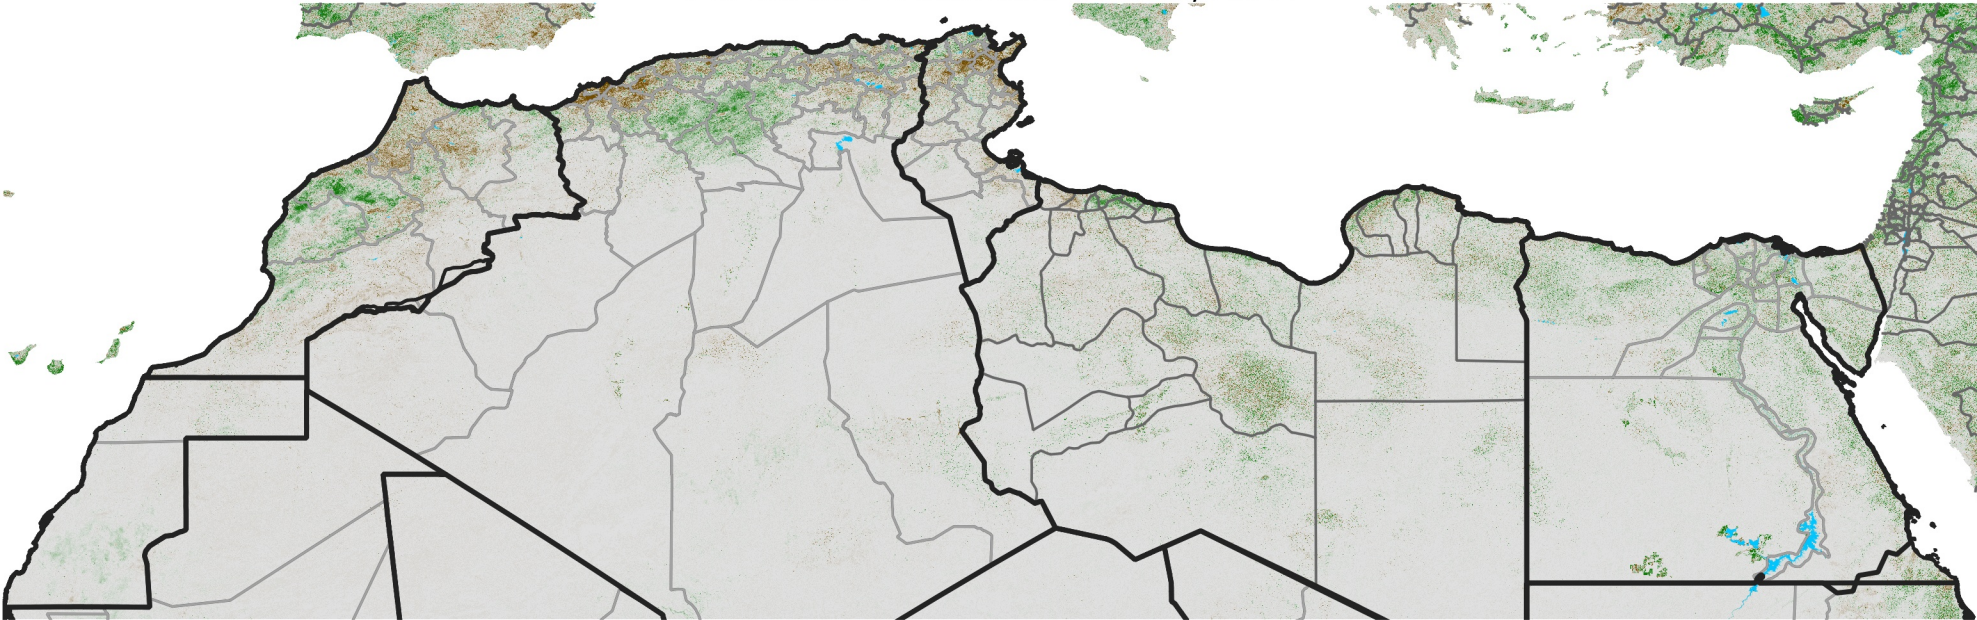

# North Africa NDVI Difference

2022 minus 2021

Period 36 / December 21 - 31, 2022

## NDVI Difference

< -0.3   -0.2   -0.1   -0.05   0.05   0.1   0.2   >0.3

Negative

No Difference

Positive