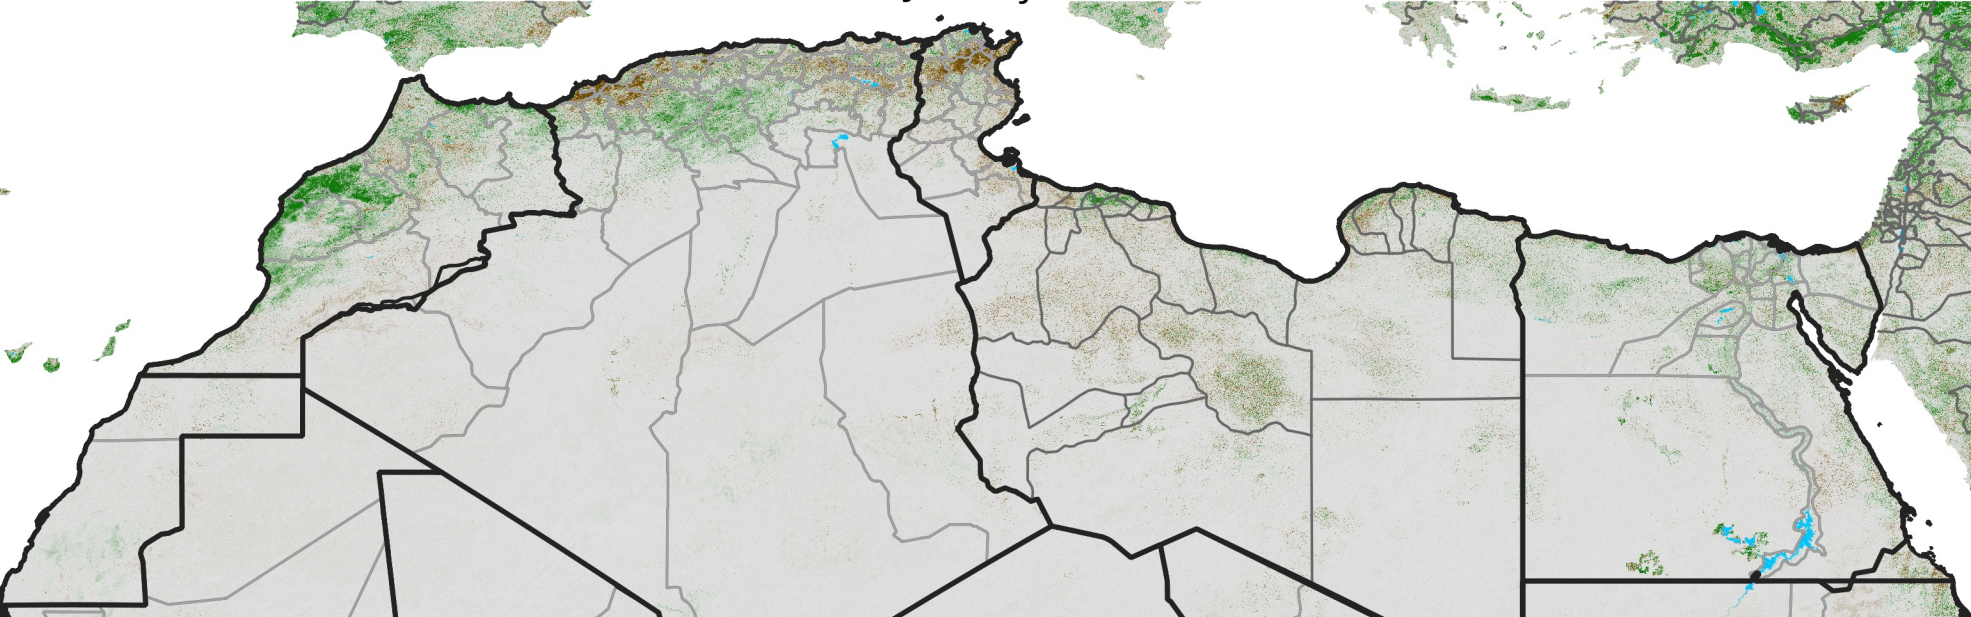

North Africa NDVI Difference

2023 minus 2022

Period 02 / January 11 - 20, 2023

NDVI Difference

< -0.3 -0.2 -0.1 -0.05 0.05 0.1 0.2 >0.3

Negative

No Difference

Positive