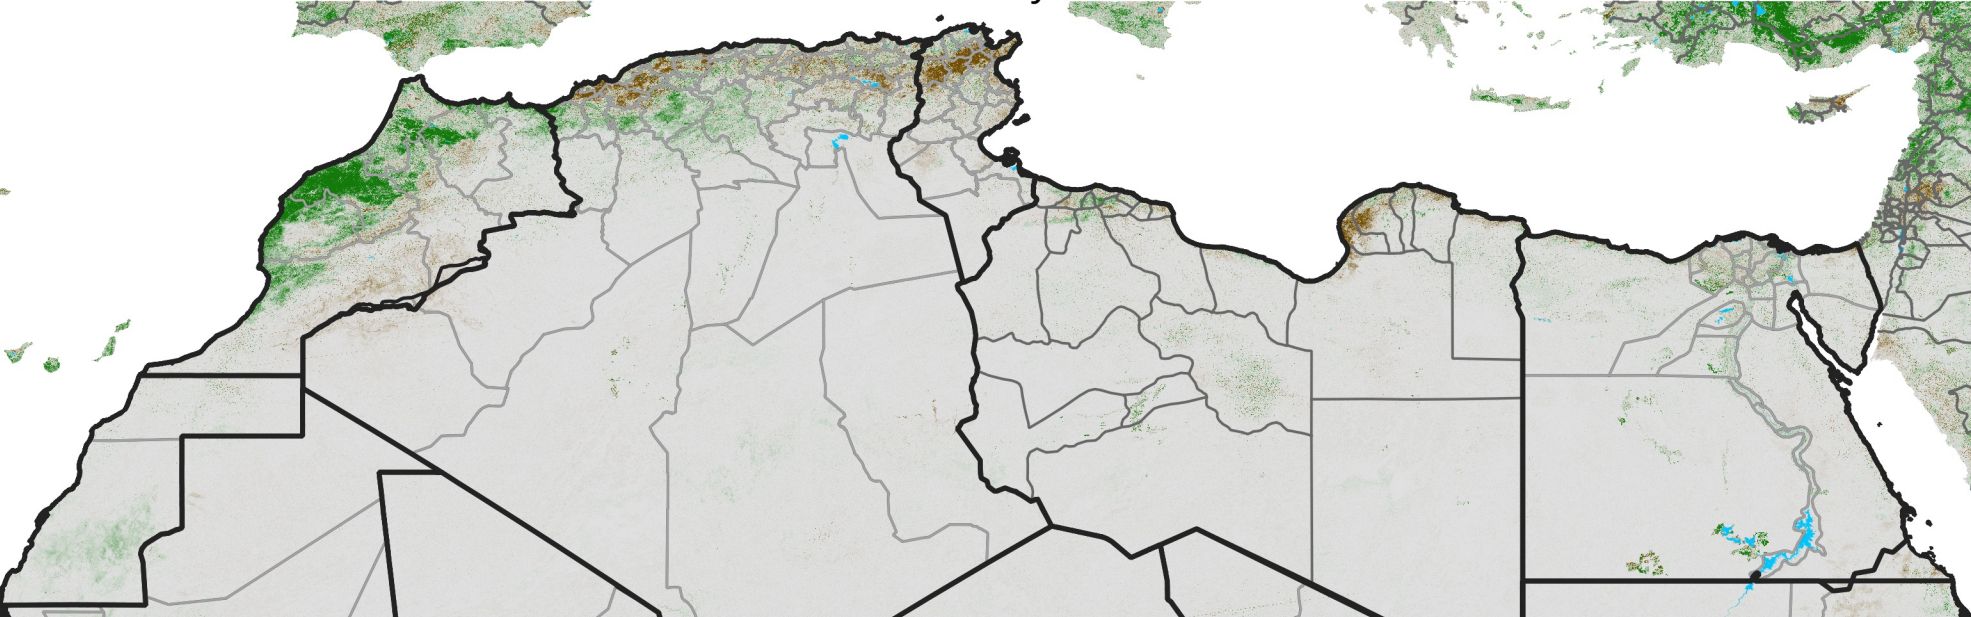

North Africa NDVI Difference

2023 minus 2022

Period 06 / February 21 - 28, 2023

NDVI Difference

< -0.3 -0.2 -0.1 -0.05 0.05 0.1 0.2 >0.3

Negative

No Difference

Positive