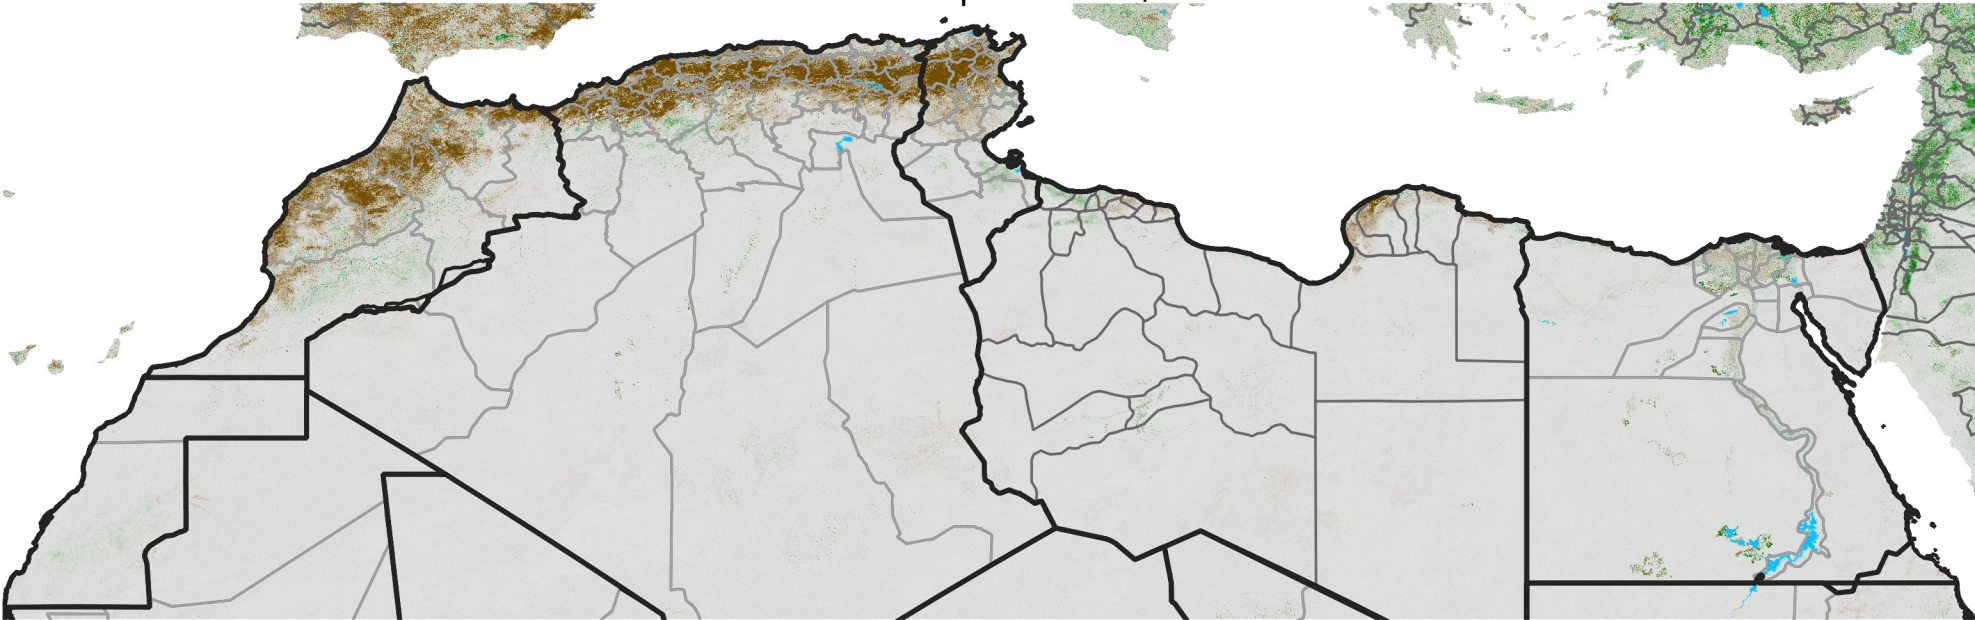

# North Africa NDVI Difference

2023 minus 2022

Period 12 / April 21 - 30, 2023

## NDVI Difference

< -0.3   -0.2   -0.1   -0.05   0.05   0.1   0.2   >0.3

Negative

No Difference

Positive