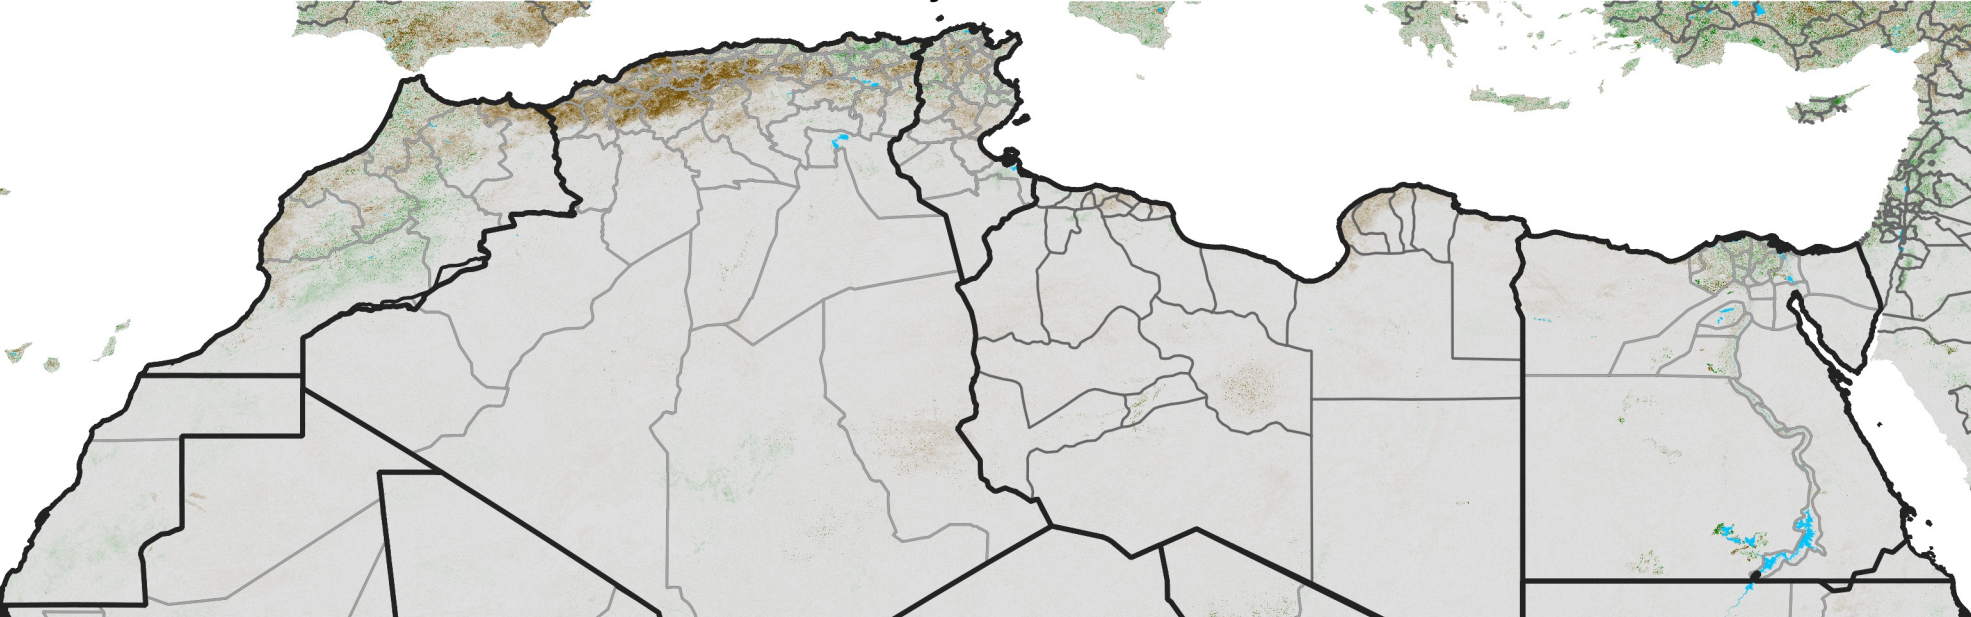

North Africa NDVI Difference

2023 minus 2022

Period 16 / June 01 - 10, 2023

NDVI Difference

< -0.3 -0.2 -0.1 -0.05 0.05 0.1 0.2 >0.3

Negative

No Difference

Positive