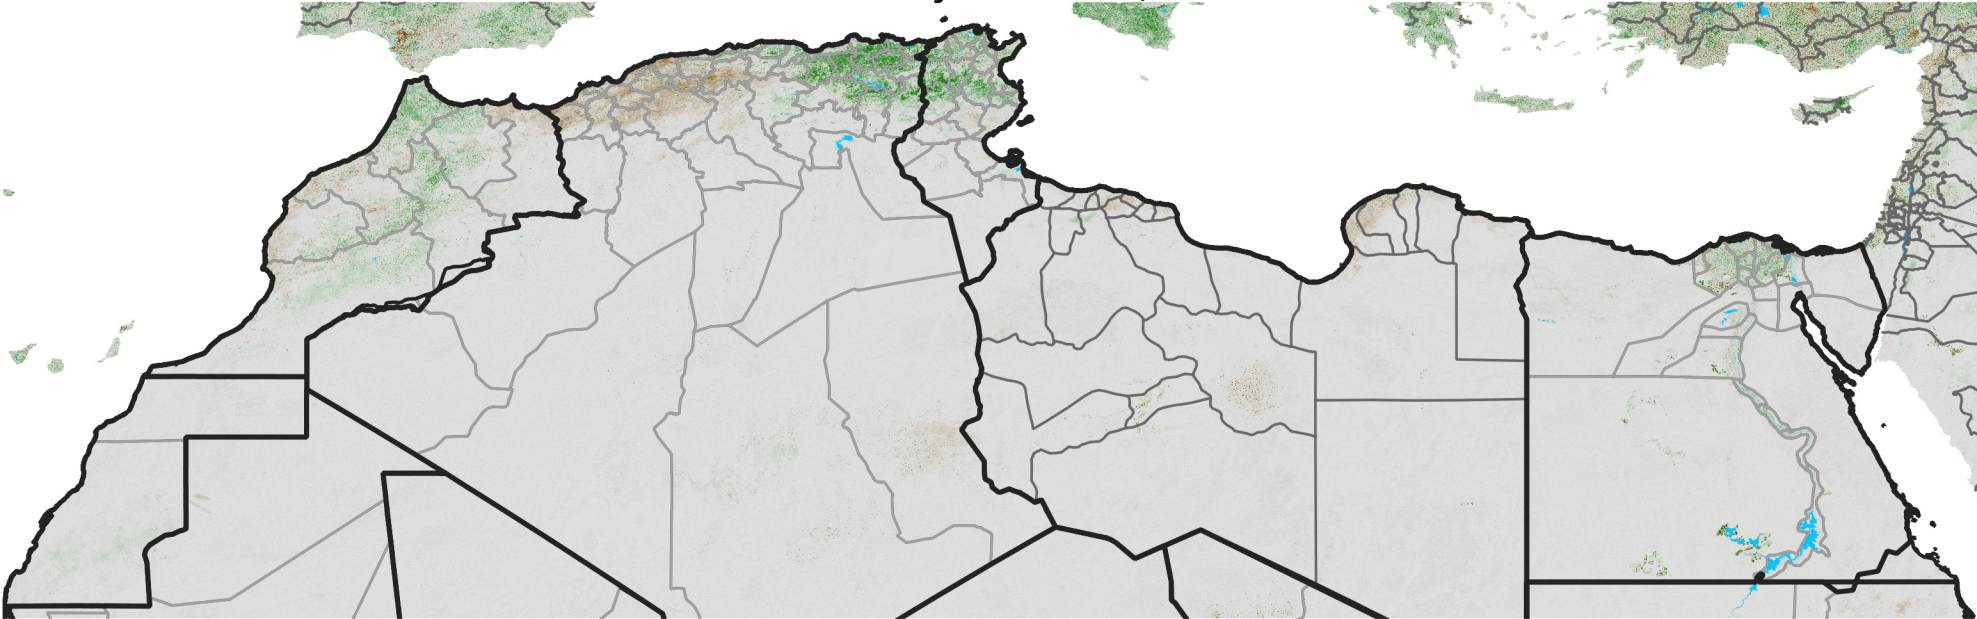

North Africa NDVI Difference

2023 minus 2022

Period 18 / June 21 - 30, 2023

NDVI Difference

< -0.3 -0.2 -0.1 -0.05 0.05 0.1 0.2 >0.3

Negative

No Difference

Positive