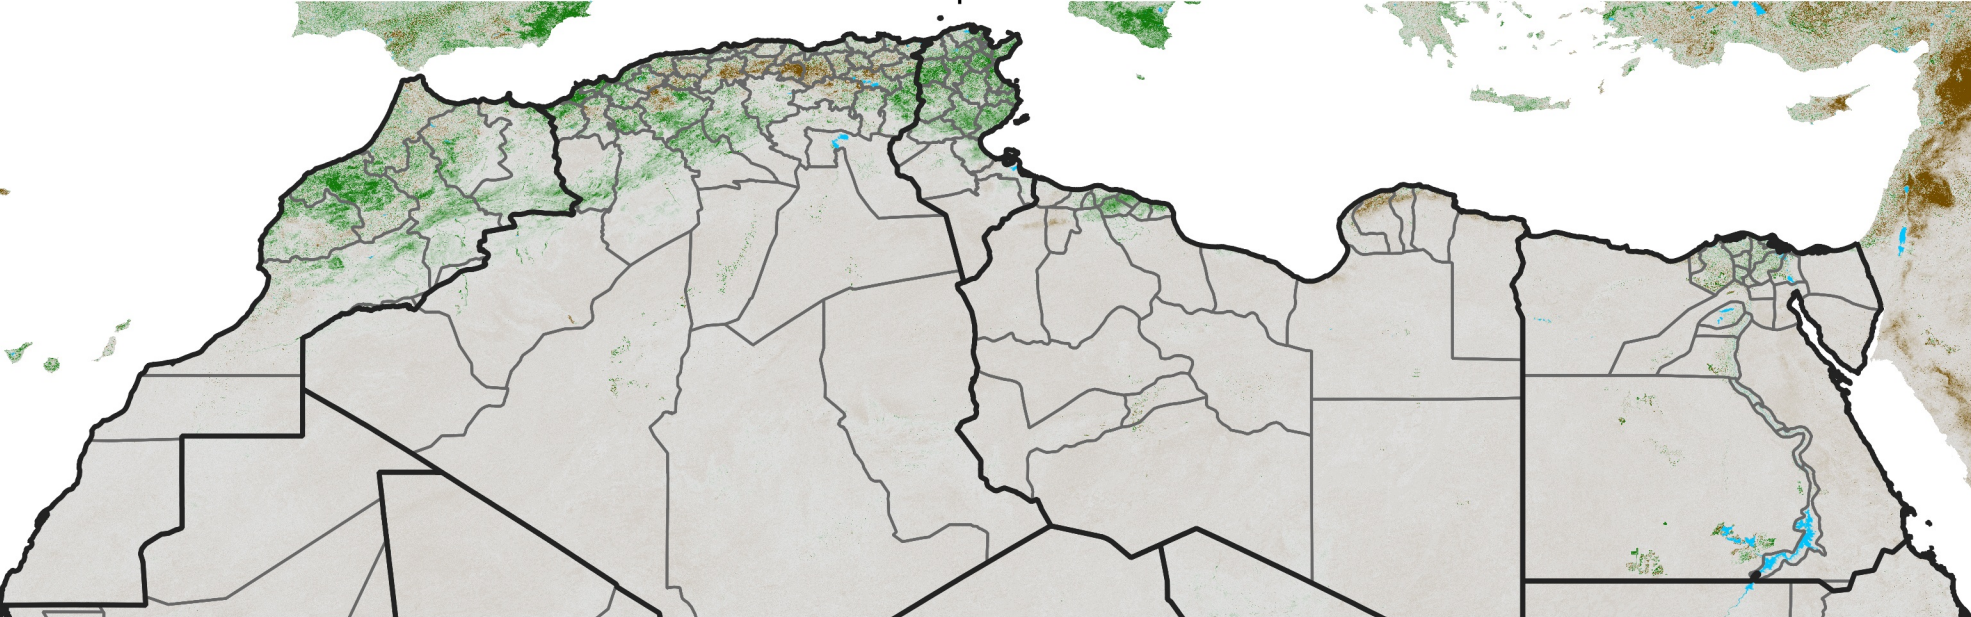

North Africa NDVI Difference

2025 minus 2024

Period 11 / April 11 - 20, 2025

NDVI Difference

< -0.3 -0.2 -0.1 -0.05 0.05 0.1 0.2 >0.3

Negative

No Difference

Positive