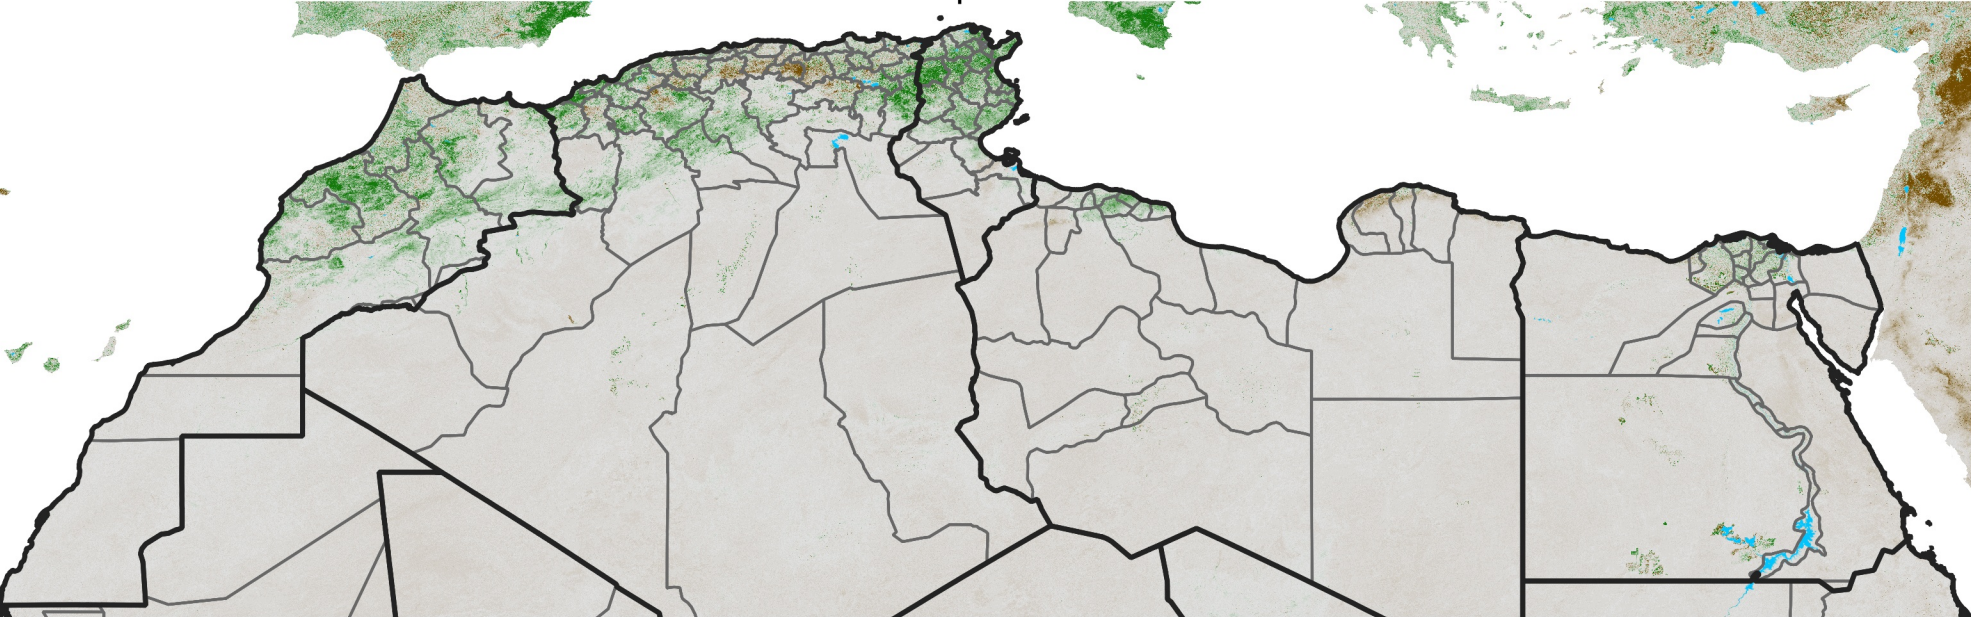

North Africa NDVI Difference

2025 minus 2024

Period 12 / April 21 - 30, 2025

NDVI Difference

< -0.3 -0.2 -0.1 -0.05 0.05 0.1 0.2 >0.3

Negative

No Difference

Positive